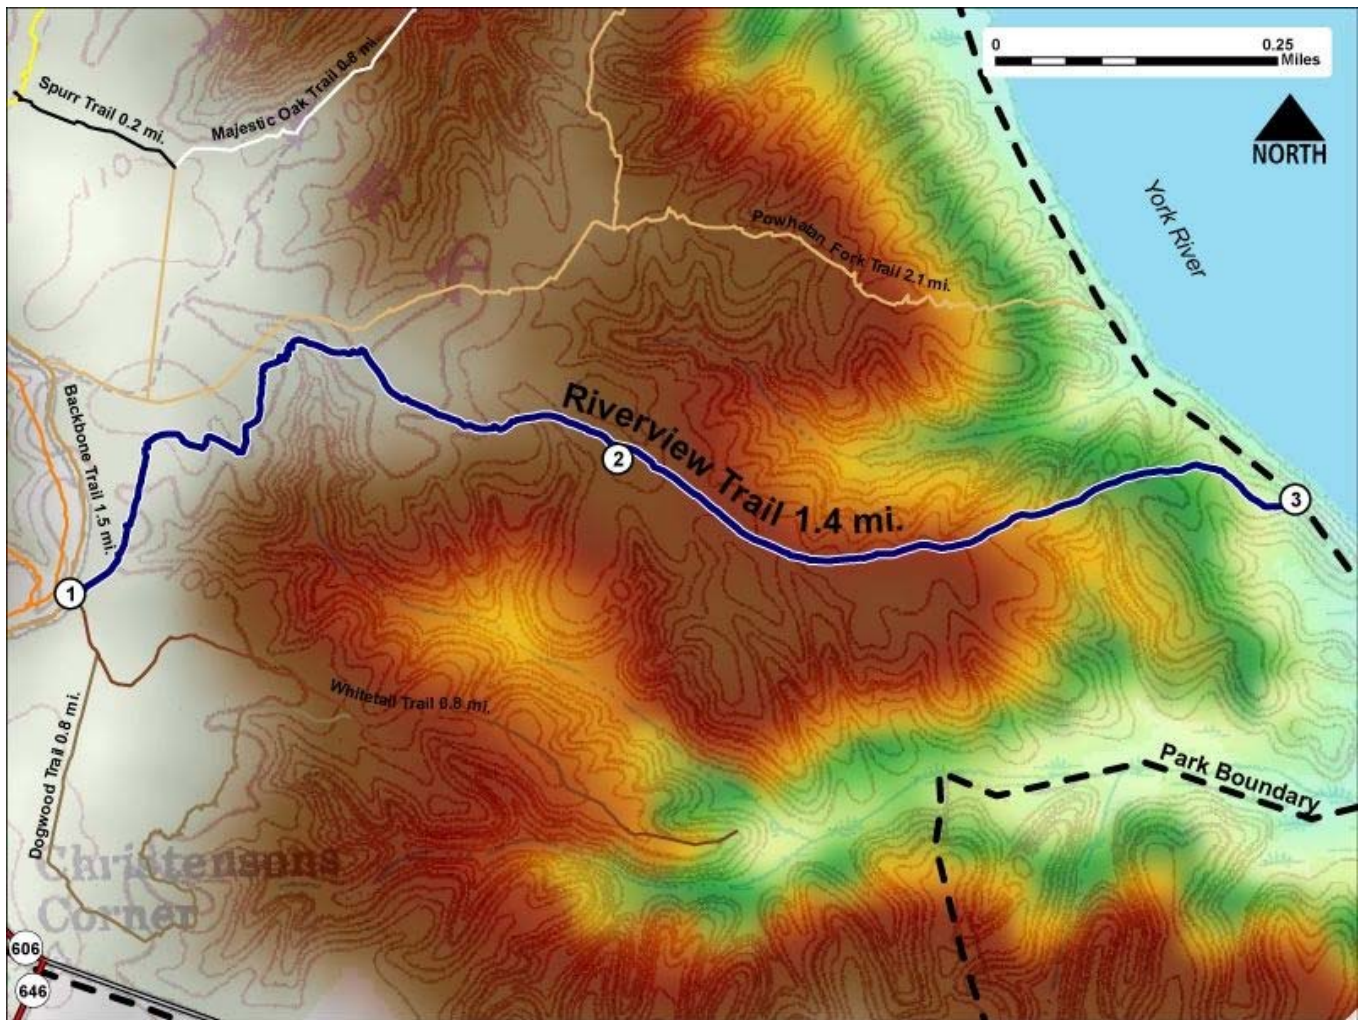

Printed from VirginiaOutdoors.net
York River State Park
Riverview Trail Map - Blaze Color: Dark Blue

1. GPS: Lat. 37° 23.543, Lon. 76° 42.513
West Trailhead Intersection with Backbone and White-Tail Trail
2. GPS: Lat. 37° 23.648, Lon. 76° 41.98
Halfway point on trail
3. GPS: Lat. 37° 23.597, Lon. 76° 41.324
Trail ends at Riverview Beach.