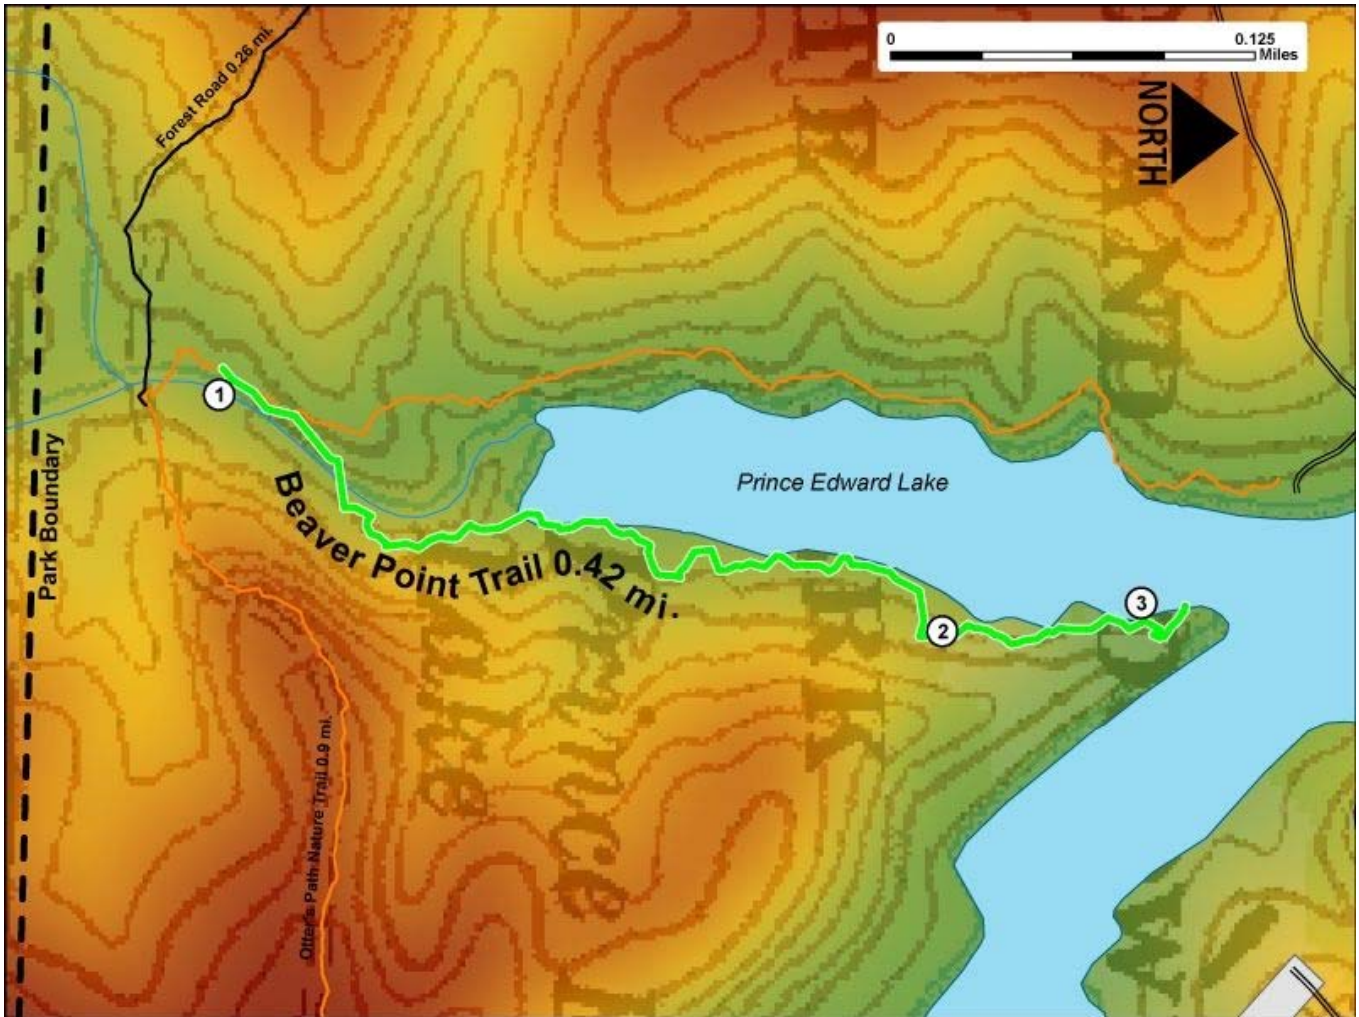

Printed from VirginiaOutdoors.net  
Twin Lakes State Park  
Beaver Point Trail Map - Blaze Color: Green

1. GPS: Lat. 37° 10.013, Lon. -78° 16.525  
Intersection of Otter's Path Trail and Beaver Point Trailhead
2. GPS: Lat. 37° 10.229, Lon. -78° 16.436  
Trail fords seasonal creek
3. GPS: Lat. 37° 10.288, Lon. -78° 16.447  
End of trail at Beaver Point