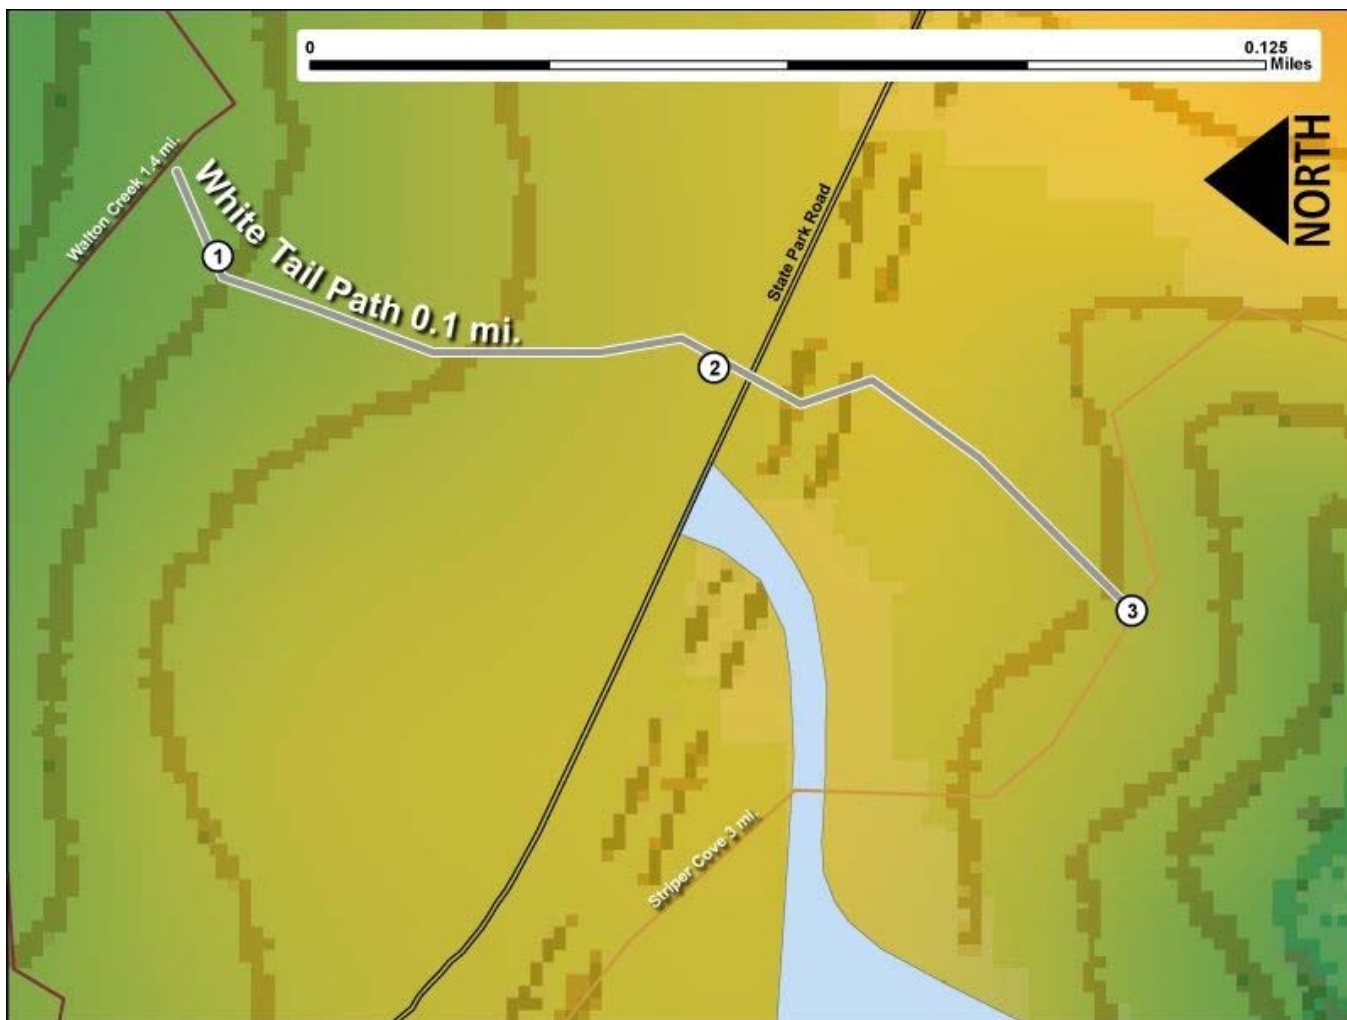

Printed from VirginiaOutdoors.net
Smith Mountain Lake State Park
White Tail Path Trail Map - Blaze Color: Gray

1. GPS: Lat. 37° 5.7, Lon. -79° 36.007
Walton Creek Trail intersects with White Tail Path Trailhead (North)
 2. GPS: Lat. 37° 5.643, Lon. -79° 36.022
White Tail Path crosses Park Road
 3. GPS: Lat. 37° 5.595, Lon. -79° 36.055
Striper Cove Trail intersects with White Tail Path Trailhead (South) and Beach Connector
- This project made possible in part by a grant from: