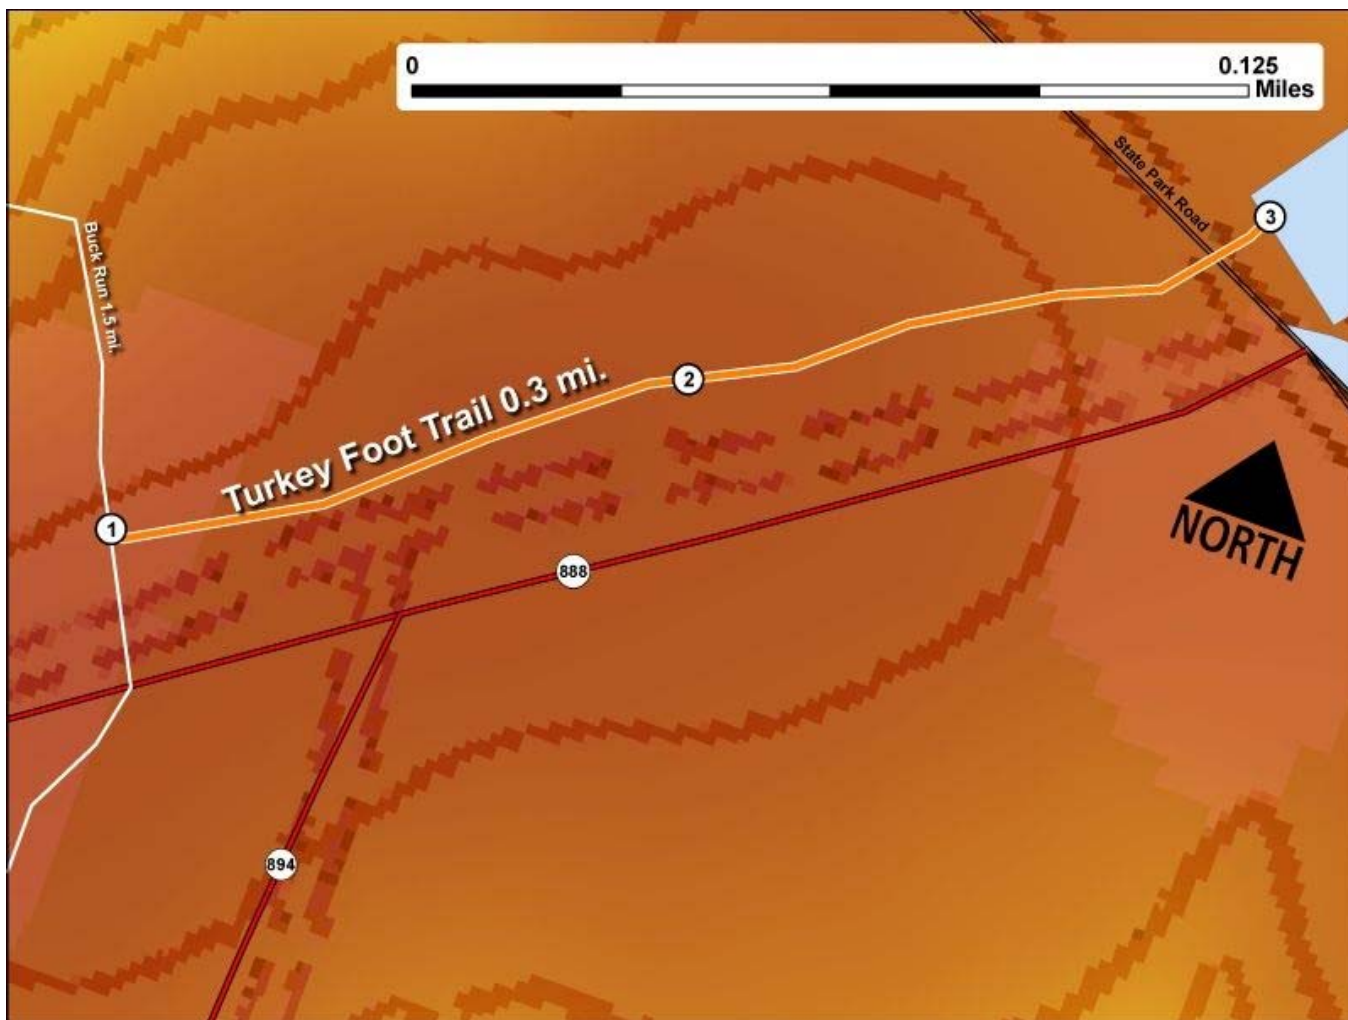

Printed from VirginiaOutdoors.net
Smith Mountain Lake State Park
Turkey Foot Trail Map - Blaze Color: Orange

1. GPS: Lat. 37° 5.409, Lon. -79° 35.764
Buck Run intersects with Turkey Foot Trailhead (South)
2. GPS: Lat. 37° 5.454, Lon. -79° 35.685
Halfway Point
3. GPS: Lat. 37° 5.501, Lon. -79° 35.606
Turkey Foot Trailhead (North) and Park Office parking area