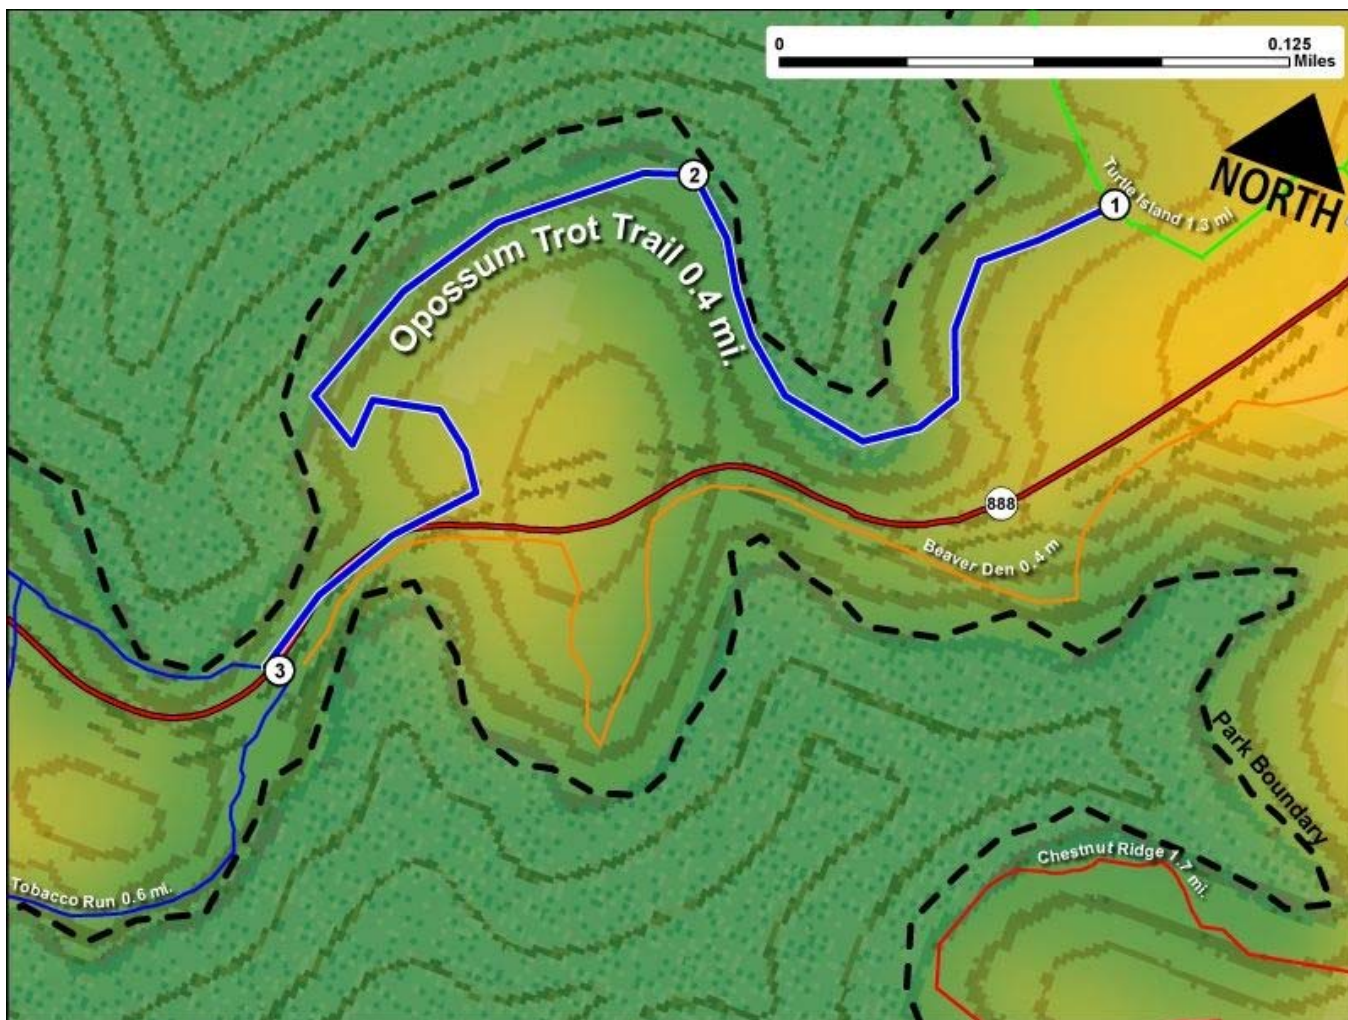

Printed from VirginiaOutdoors.net  
Smith Mountain Lake State Park  
Opossum Trot Trail Map - Blaze Color: Blue

1. GPS: Lat. 37° 4.883, Lon. -79° 36.552  
Turtle Island Trail intersects with Opossum Trot Trailhead (North)
2. GPS: Lat. 37° 4.857, Lon. -79° 36.659  
Halfway Point
3. GPS: Lat. 37° 4.727, Lon. -79° 36.716  
Tobacco Run Trail intersects with Opossum Trot Trailhead (South)