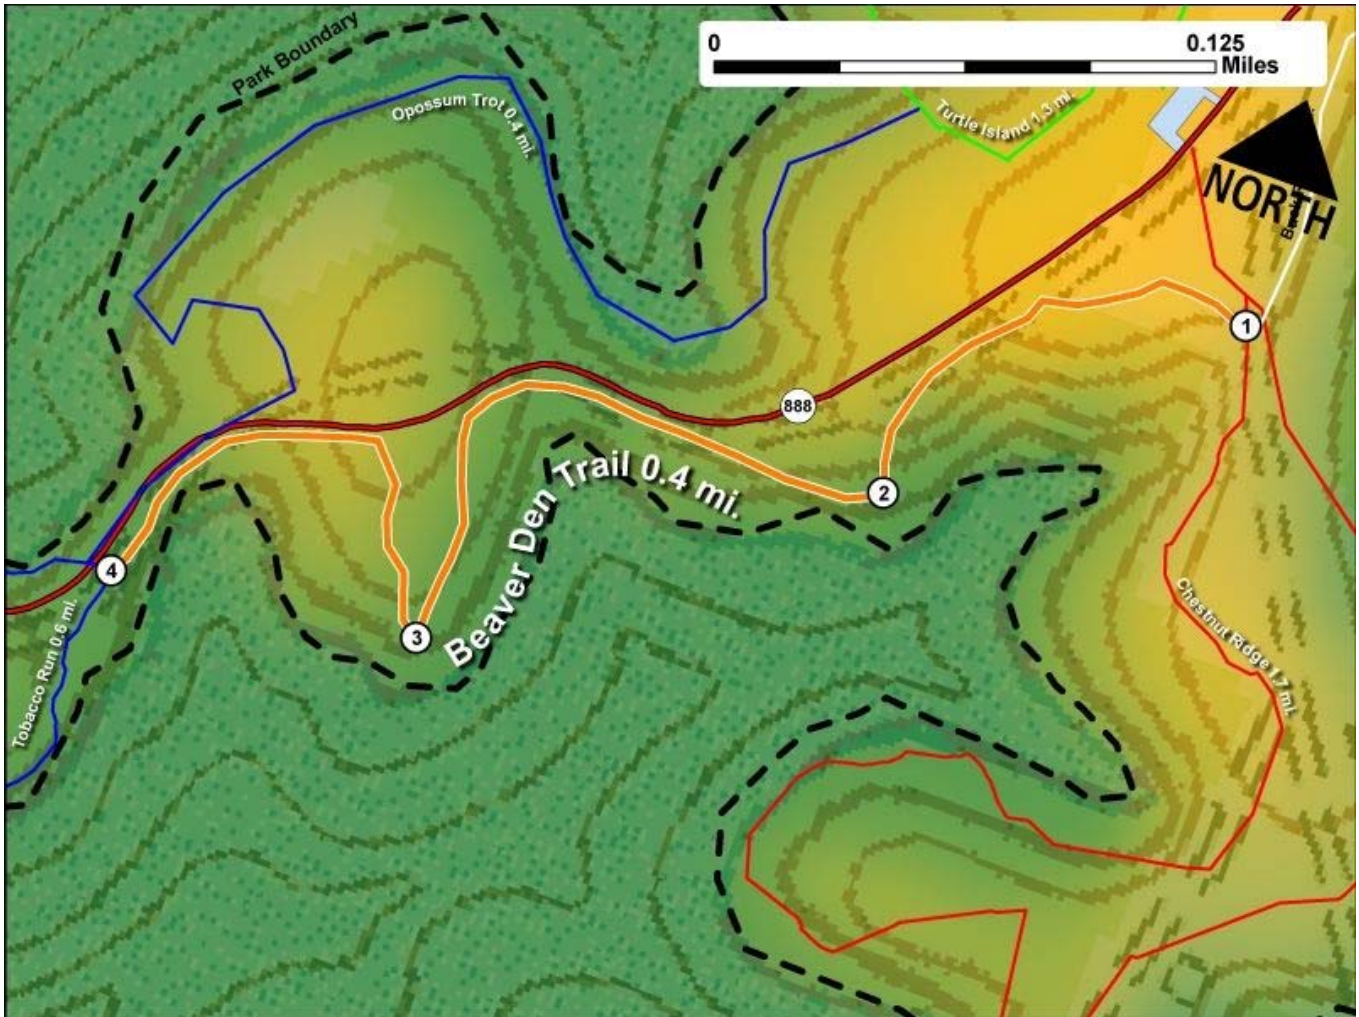

Printed from VirginiaOutdoors.net
Smith Mountain Lake State Park
Beaver Den Trail Map - Blaze Color: Orange

1. GPS: Lat. 37° 4.863, Lon. -79° 36.449
Beaver Den Trailhead (North) intersects with Chestnut Ridge Trail
2. GPS: Lat. 37° 4.802, Lon. -79° 36.525
On Trail
3. GPS: Lat. 37° 4.737, Lon. -79° 36.629
Vista Point
4. GPS: Lat. 37° 4.727, Lon. -79° 36.713
Tobacco Run Trail intersects with Beaver Den Trailhead (South)