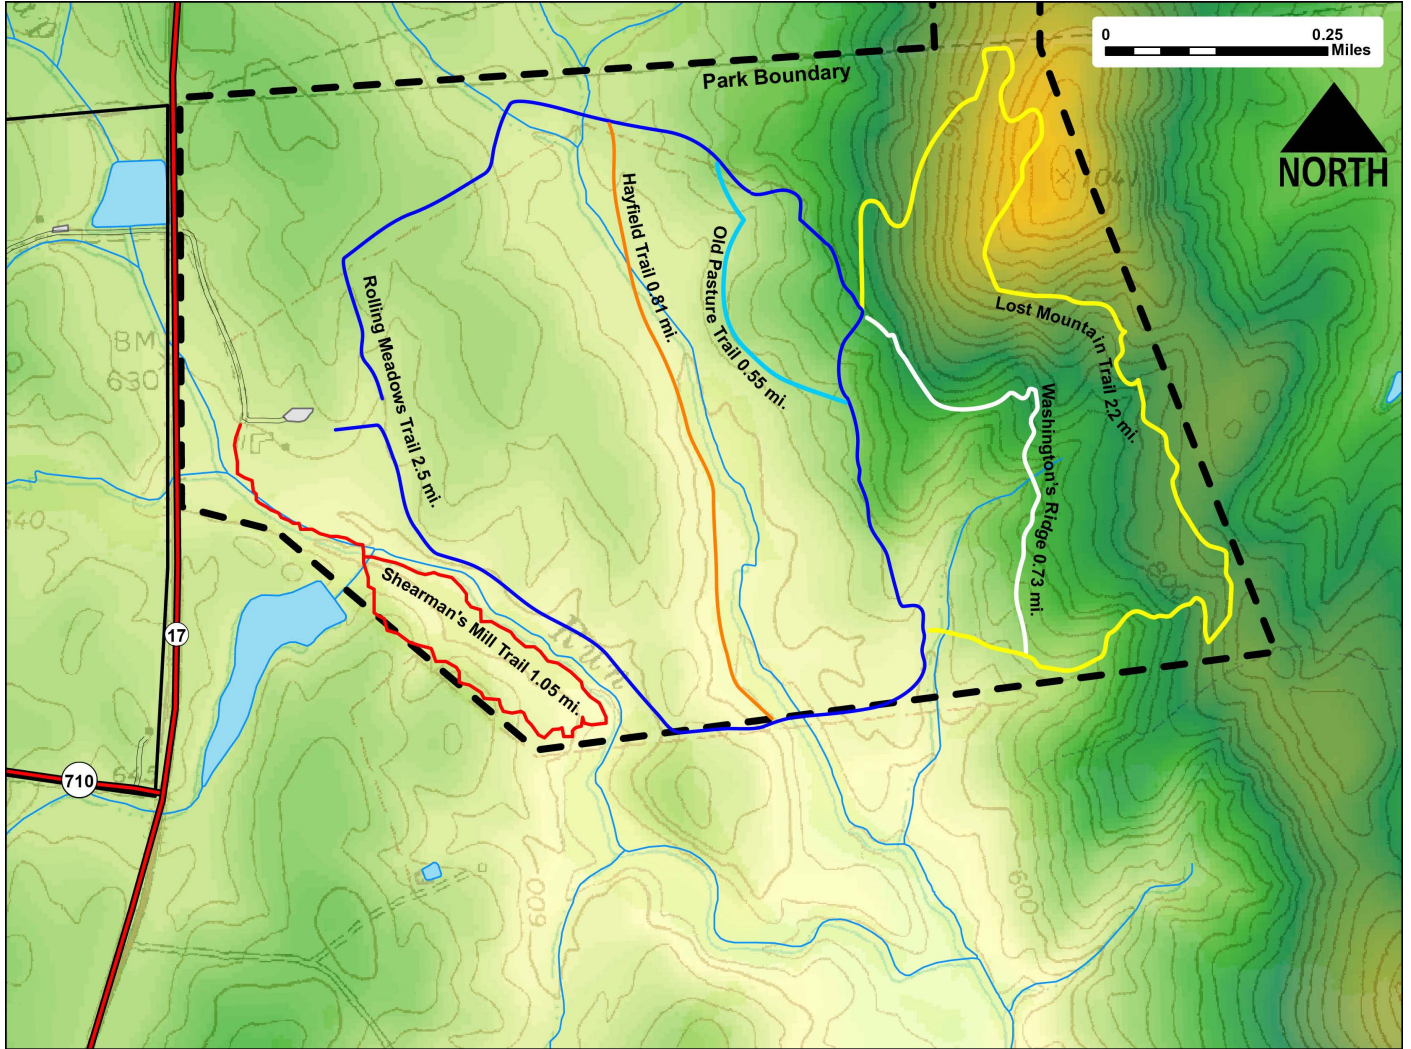

Printed from VirginiaOutdoors.net  
**Sky Meadows State Park**  
**Eastside Trails Map**

This project made possible in part by a grant from: