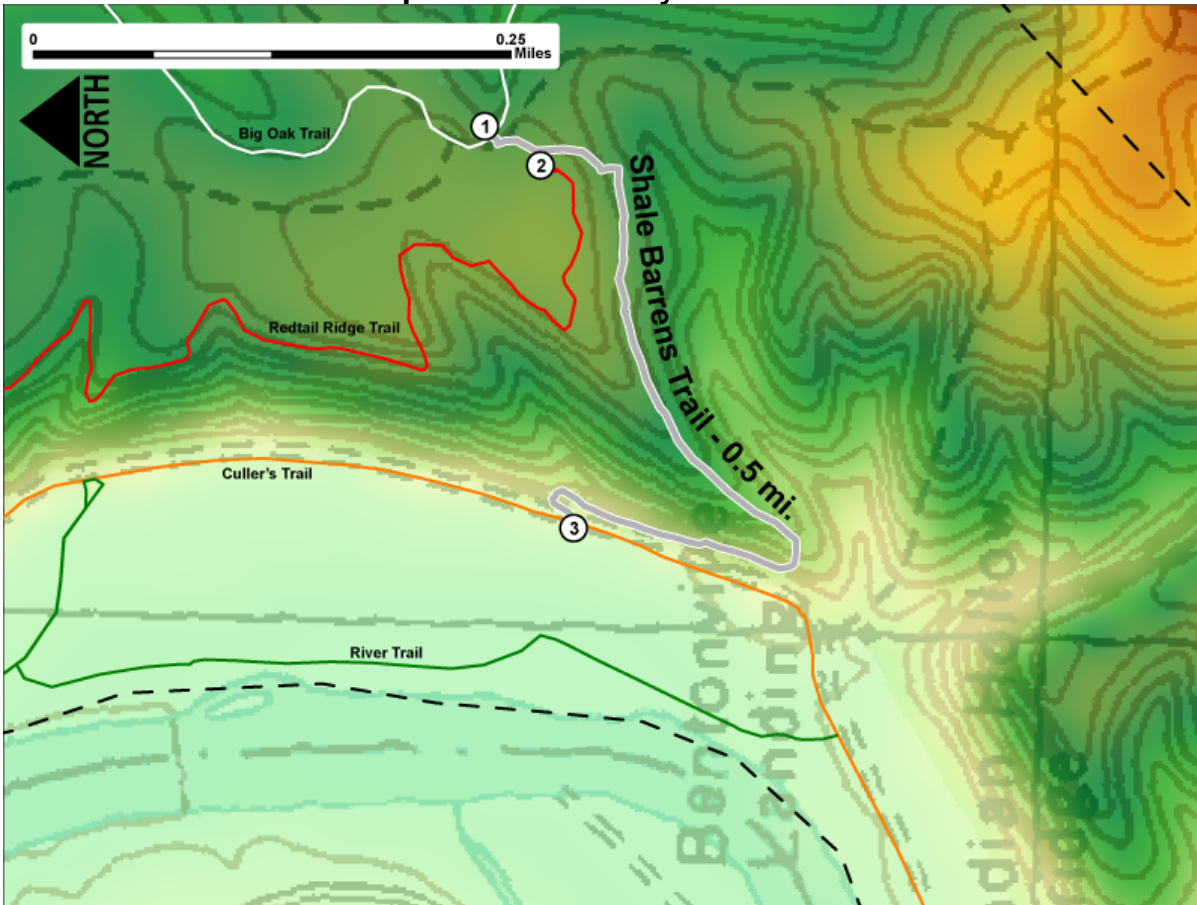

# Shenandoah River State Park

## Shale Barrens Trail Map - Blaze Color: Gray

1. GPS: Lat. 38° 50.5424, Lon. -78° 19.3162  
North trail head. Trail intersects with Big Oak Trail.
2. GPS: Lat. 38° 50.5185, Lon. -78° 19.3255  
Trail intersects with Redtail Ridge Trail.
3. GPS: Lat. 38° 50.5066, Lon. -78° 19.5412  
South trail head. Trail intersects with Culler's Trail.