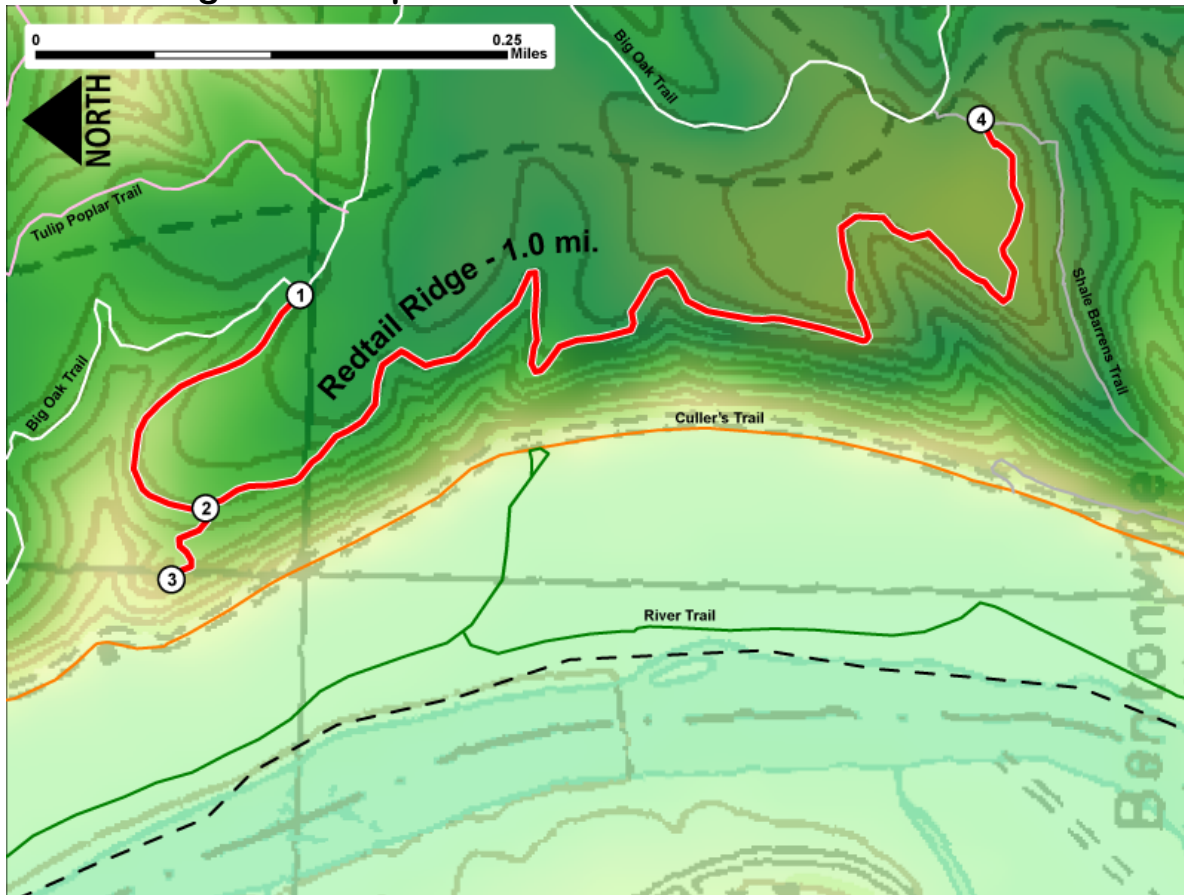

Shenandoah River State Park

Redtail Ridge Trail Map - Blaze Color: Red

1. GPS: Lat. 38° 50.8364, Lon. -78° 19.4265
North trail head. Trail intersects with Big Oak Trail.
2. GPS: Lat. 38° 50.8789, Lon. -78° 19.5538
Three way intersection in trail. Trail to west leads to scenic overlook.
3. GPS: Lat. 38° 50.8917, Lon. -78° 19.5865
Scenic overlook.
4. GPS: Lat. 38° 50.5184, Lon. -78° 19.3248
South trail head. Trail intersects with Shale Barrens Trail.