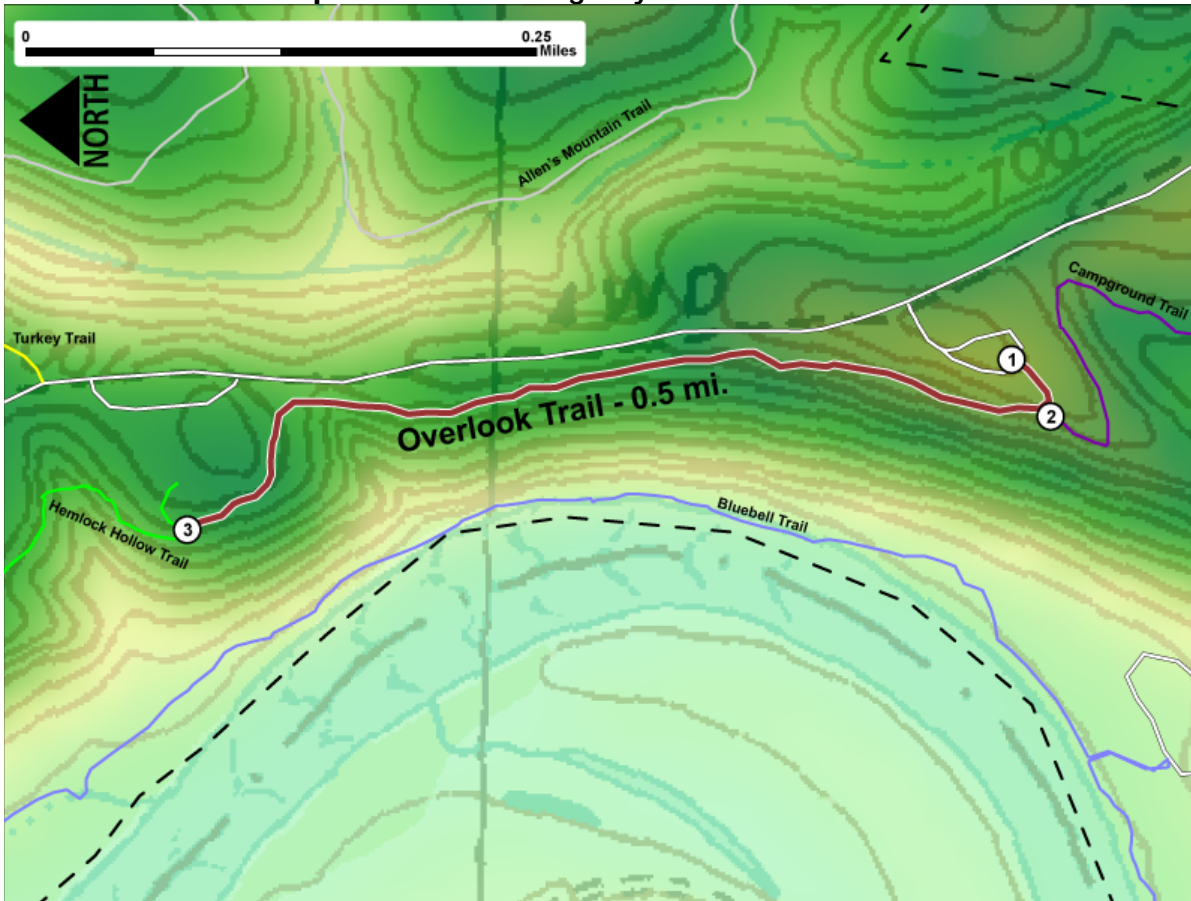

Shenandoah River State Park

Overlook Trail Map - Blaze Color: Burgundy

1. GPS: Lat. 38° 51.1228, Lon. -78° 18.3934
South trail head. Trail intersects with road.

2. GPS: Lat. 38° 51.1098, Lon. -78° 18.4166
Trail intersects with Campground Trail.

3. GPS: Lat. 38° 51.4776, Lon. -78° 18.4839
North trail head. Trail intersects with Hemlock Hollow Trail.

This project made possible in part by a grant from: