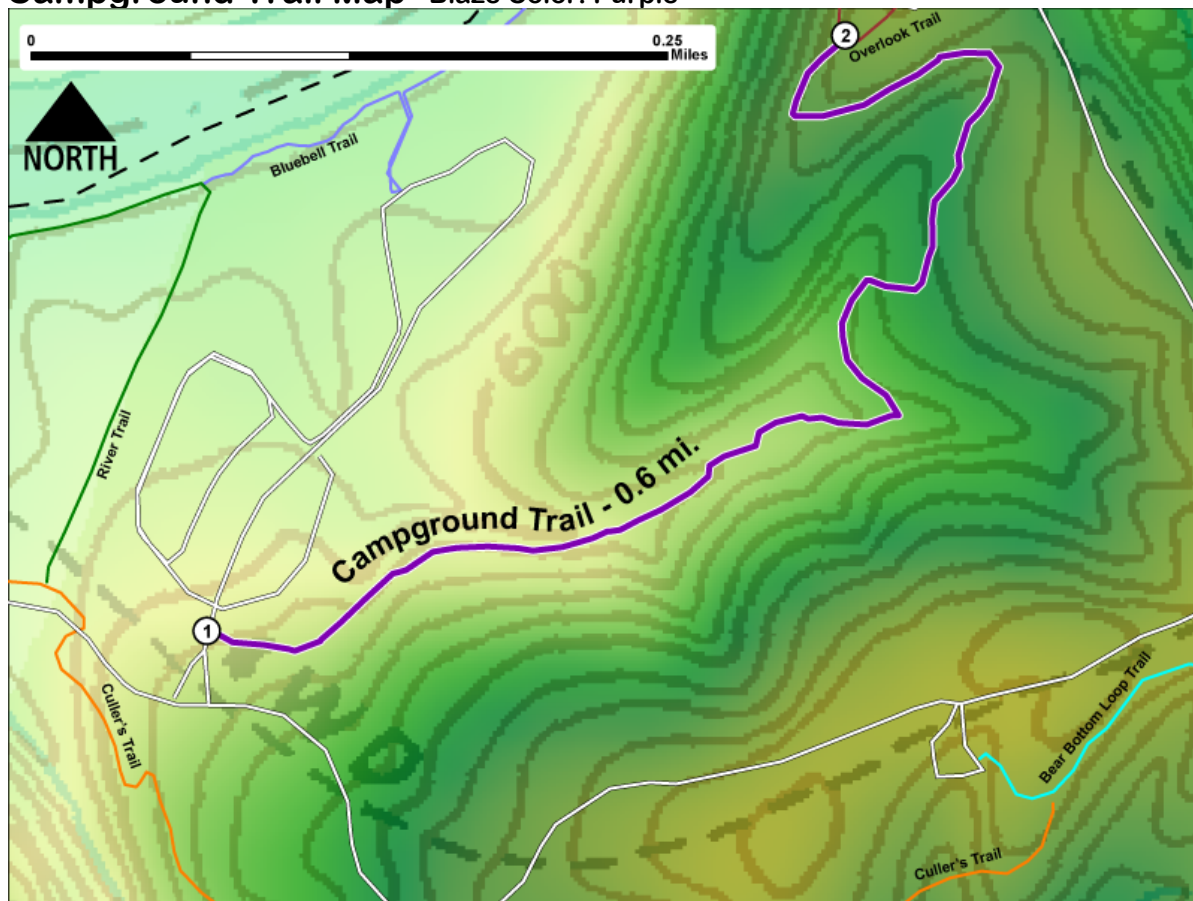

Shenandoah River State Park

Campground Trail Map - Blaze Color: Purple

1. GPS: Lat. 38° 50.909, Lon. -78° 18.6946
West trail head. Trail intersects with road.

2. GPS: Lat. 38° 51.1098, Lon. -78° 18.4172
East trail head. Trail intersects with Overlook Trail.