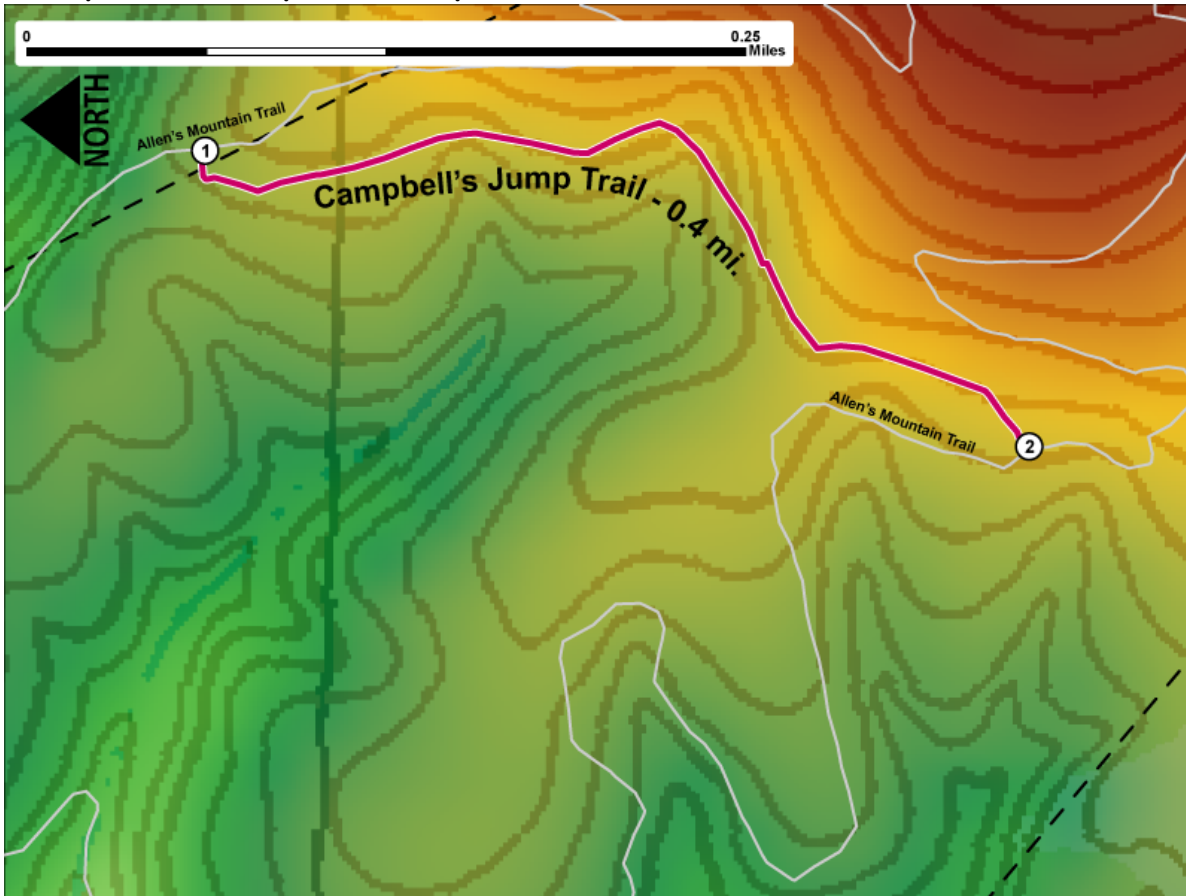

Shenandoah River State Park

Campbell's Jump Trail Map - Blaze Color: Magenta

1. GPS: Lat. 38° 51.3751, Lon. -78° 17.8774
North trail head. Trail intersects with Allen's Mountain Trail.

2. GPS: Lat. 38° 51.1271, Lon. -78° 17.9885
South trail head. Trail intersects with Allens Mountain Trail.