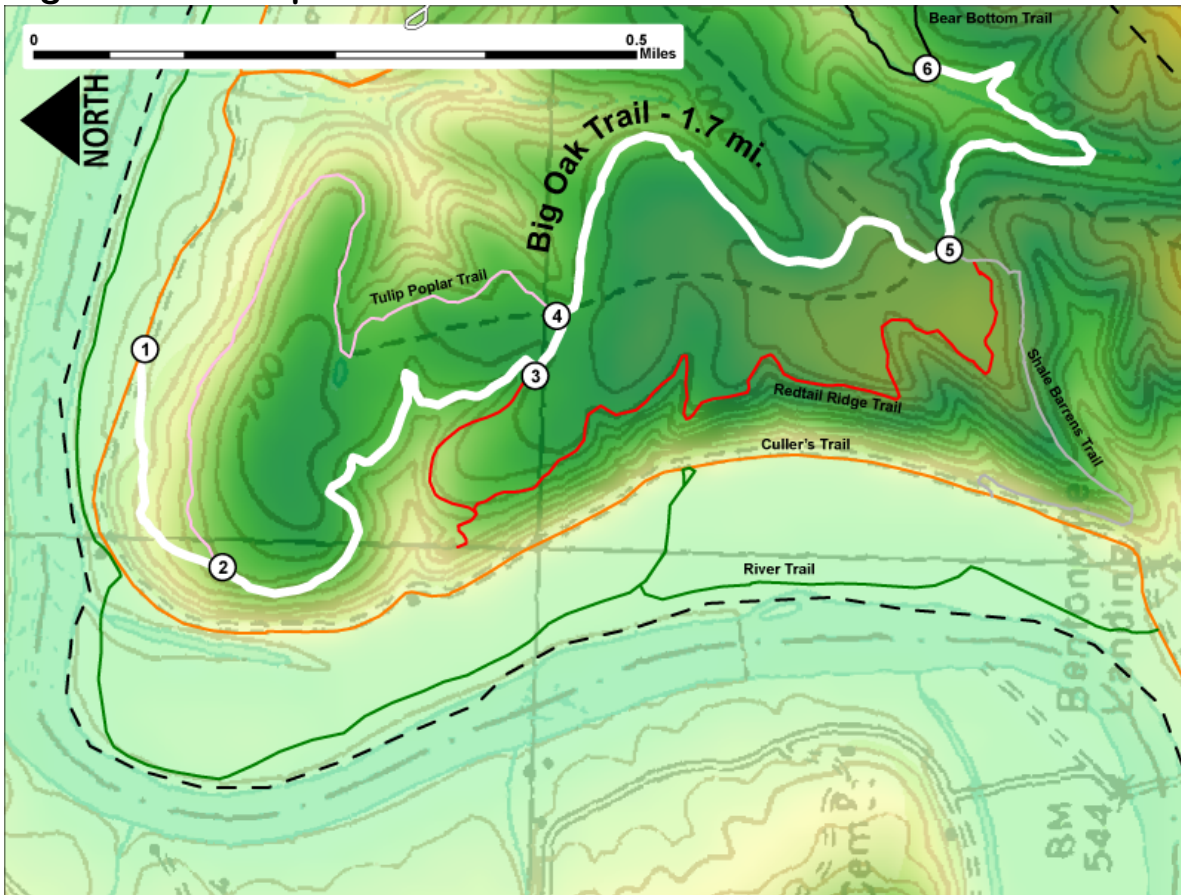

Shenandoah River State Park

Big Oak Trail Map - Blaze Color: White

1. GPS: Lat. 38° 51.1196, Lon. -78° 19.4091
Trail head. Trail intersects with Culler's Trail.

2. GPS: Lat. 38° 51.0634, Lon. -78° 19.6061
Trail intersects with Tulip Poplar Trail.

3. GPS: Lat. 38° 50.8361, Lon. -78° 19.4243
Trail intersects with Redtail Ridge Trail.

4. GPS: Lat. 38° 50.8134, Lon. -78° 19.3743
Trail intersects with Tulip Poplar Trail.

5. GPS: Lat. 38° 50.5402, Lon. -78° 19.3183
Trail intersects with Shale Barrens Trail.

6. GPS: Lat. 38° 50.5469, Lon. -78° 19.147
Trail intersects with Bear Bottom Trail.

This project made possible in part by a grant from: