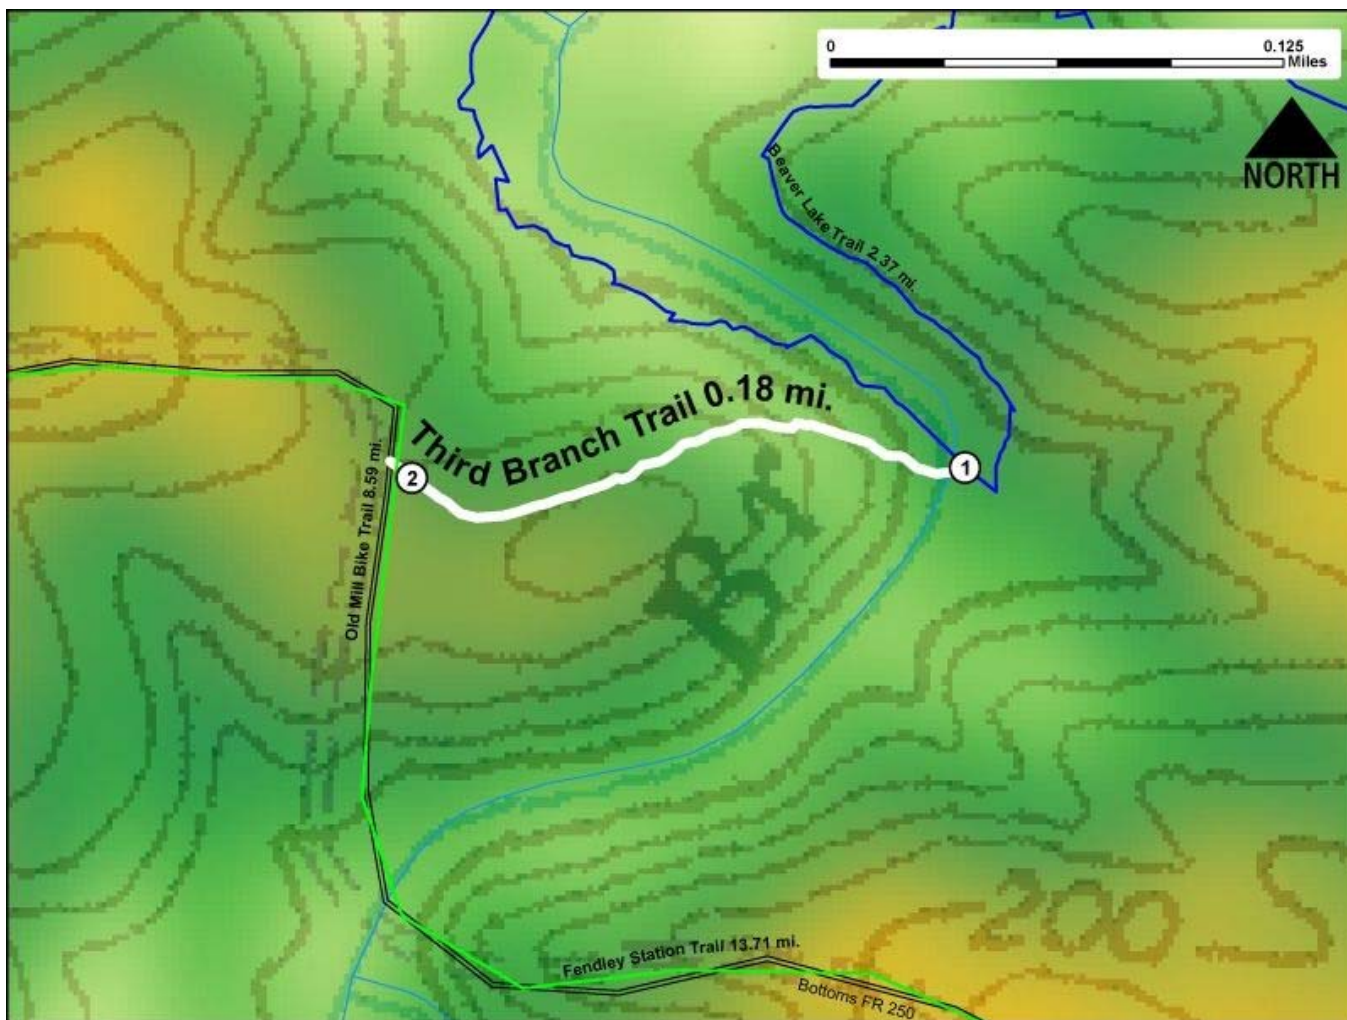

Printed from VirginiaOutdoors.net
Pocahontas State Park
Third Branch Trail Map - Blaze Color: White

- 1. GPS: Lat. 37° 22.818, Lon. -77° 35.438
Intersection of Third Branch and Beaver Lake Trails
- 2. GPS: Lat. 37° 22.816, Lon. -77° 35.606
Third Branch Trail Intersects with Old Mill and Fendley Station Trails