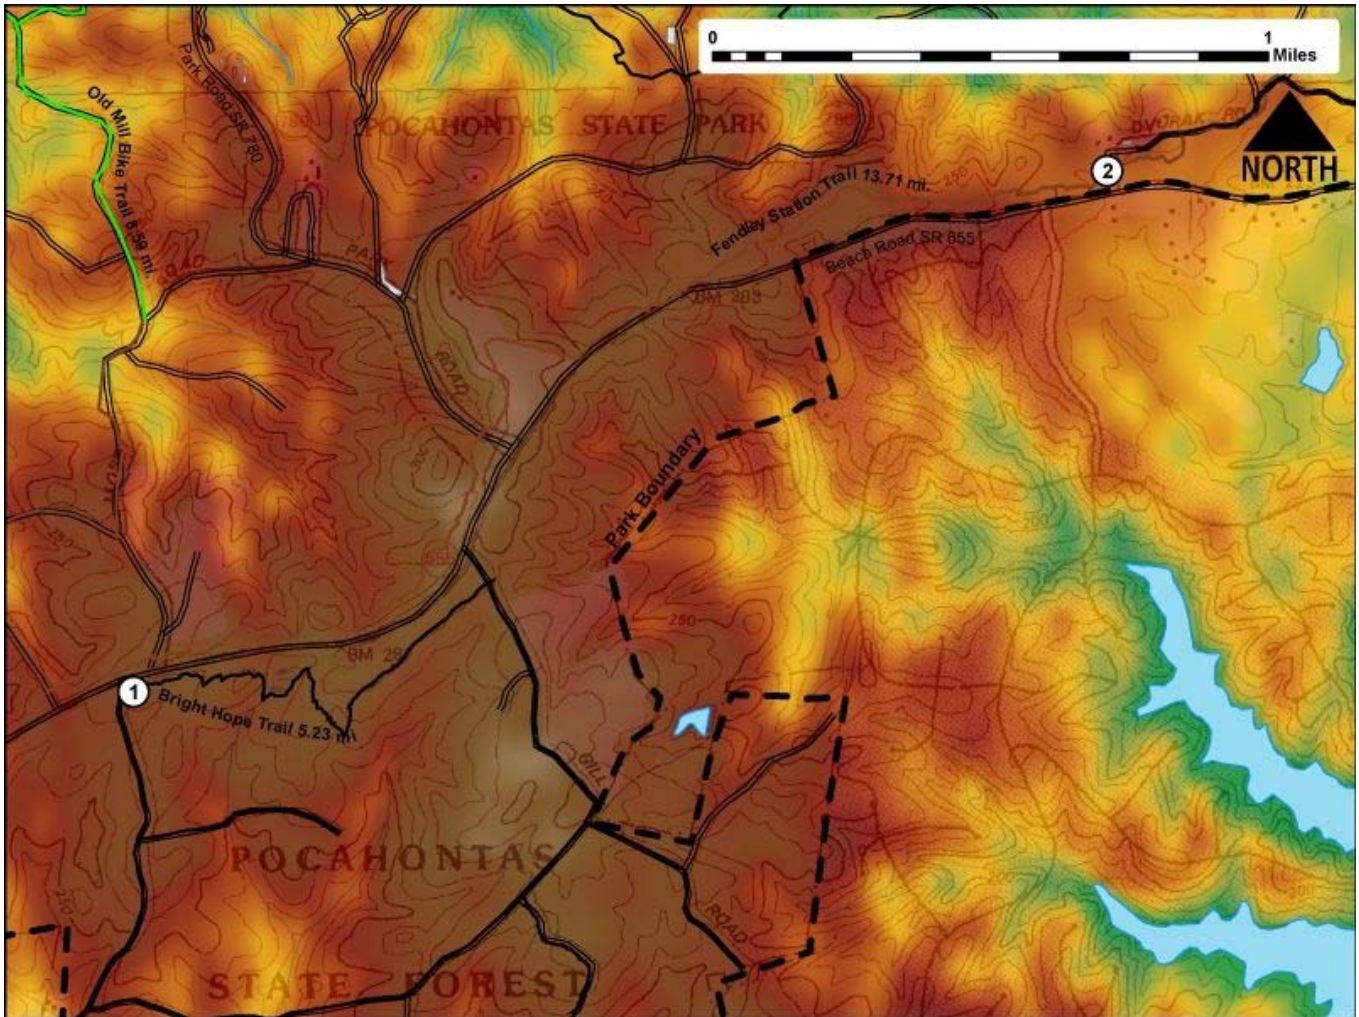

Printed from VirginiaOutdoors.net  
**Pocahontas State Park**  
**Horse Trails Map - Blaze Color:**

1. GPS: Lat. 37° 21.57, Lon. -77° 35.093

Trail Parking with access to Fendley Station Trail and Bright Hope Trail. This Parking Area is one of two designated for Horse Trailers.

2. GPS: Lat. 37° 22.37, Lon. -77° 33.174

Trail Parking Area with access to Fendley Station Trail and Horse Trails. This Parking Area is one of two designated for Horse Trailers.

This project made possible in part by a grant from: