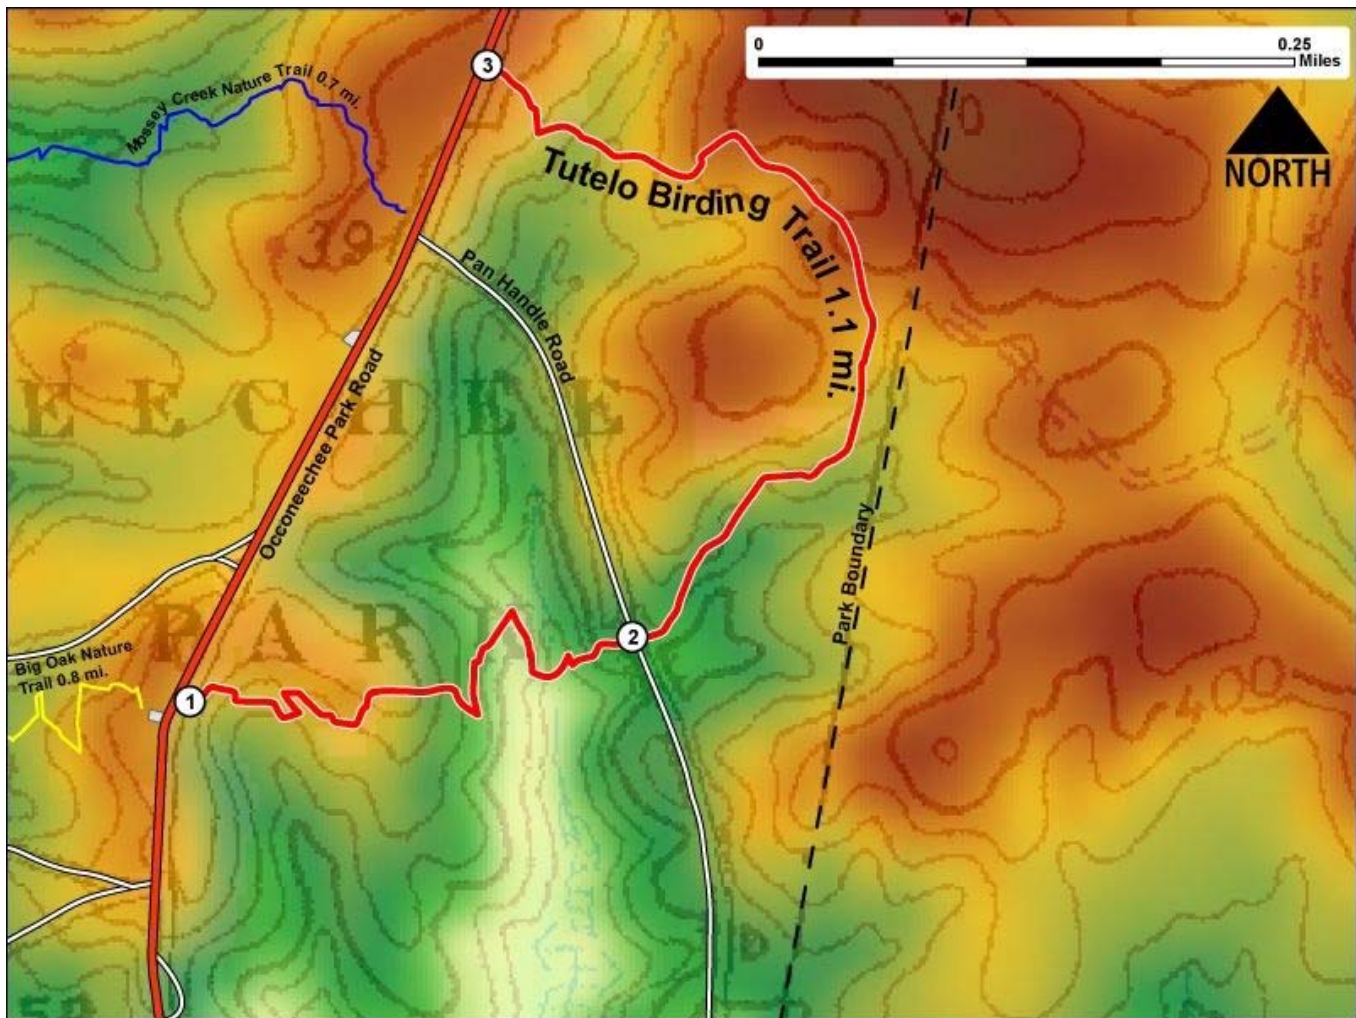

Printed from VirginiaOutdoors.net
Occoneechee State Park
Tutelo Birding Trail Map - Blaze Color: Red

1. GPS: Lat. 36° 37.7833, Lon. -78° 31.6483
Trail head near parking lot and Big Oak Nature Trail
2. GPS: Lat. 36° 37.8090, Lon. -78° 31.4263
Trail crosses Pan Handle Road
3. GPS: Lat. 36° 38.0419, Lon. -78° 31.5006
Trail head on Occoneechee Park Road