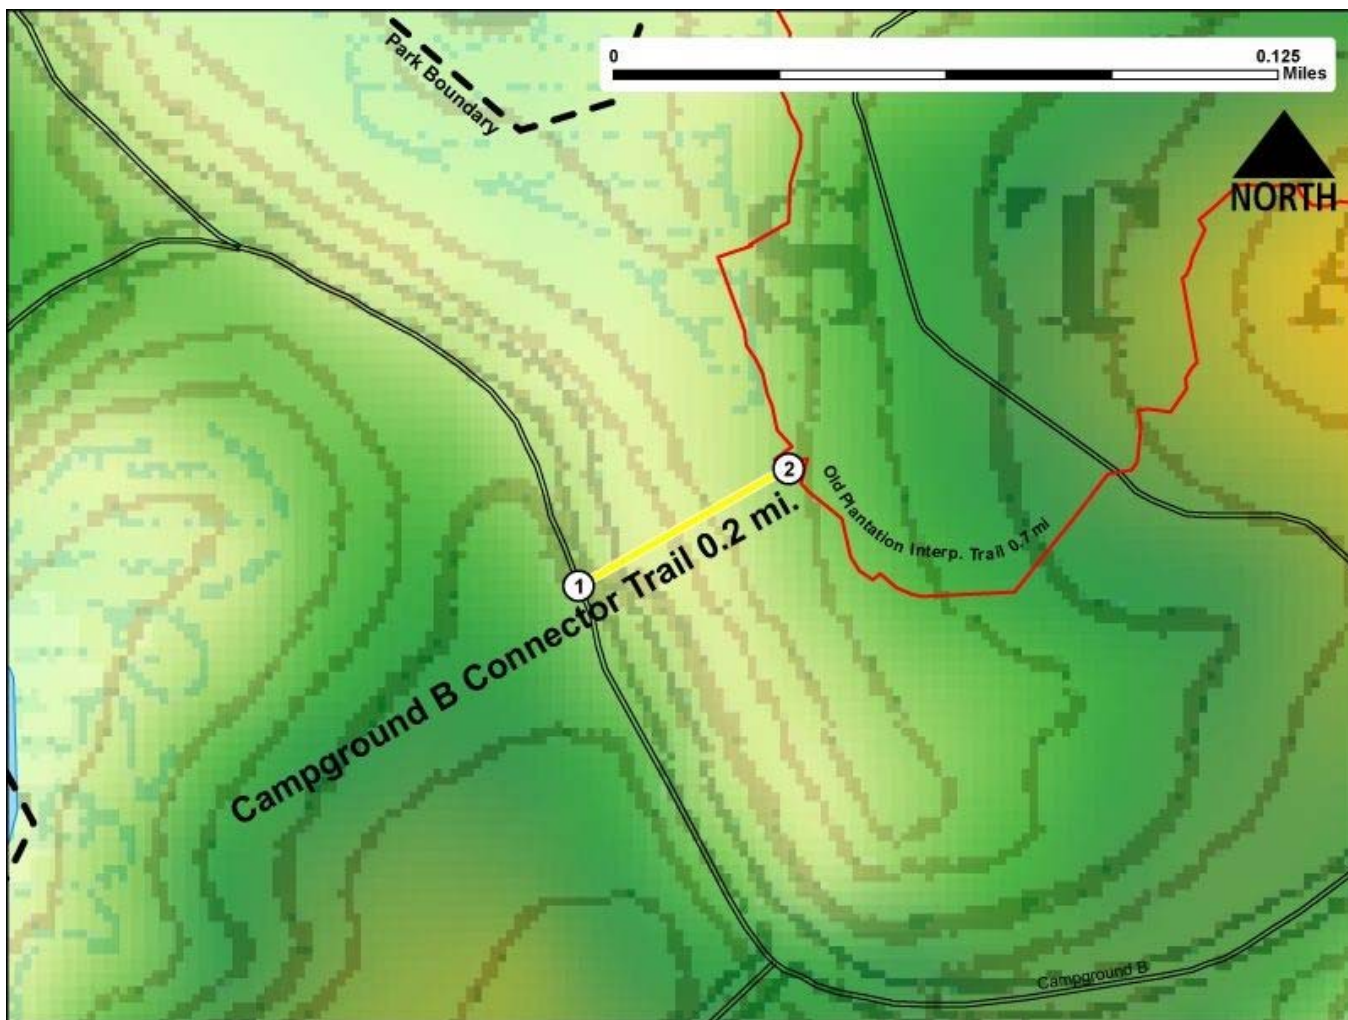

Printed from VirginiaOutdoors.net
Occoneechee State Park
Campground B Connection Trail Map - Blaze Color: Yellow

1. GPS: Lat. 36° 37.759, Lon. -78° 32.022
Trailhead at Intersection with Campground B Access Road. Follow Road 550' south to Big Oak Nature Trail.

2. GPS: Lat. 36° 37.778, Lon. -78° 31.979
Trailhead at Intersection with Old Plantation Trail.

This project made possible in part by a grant from: