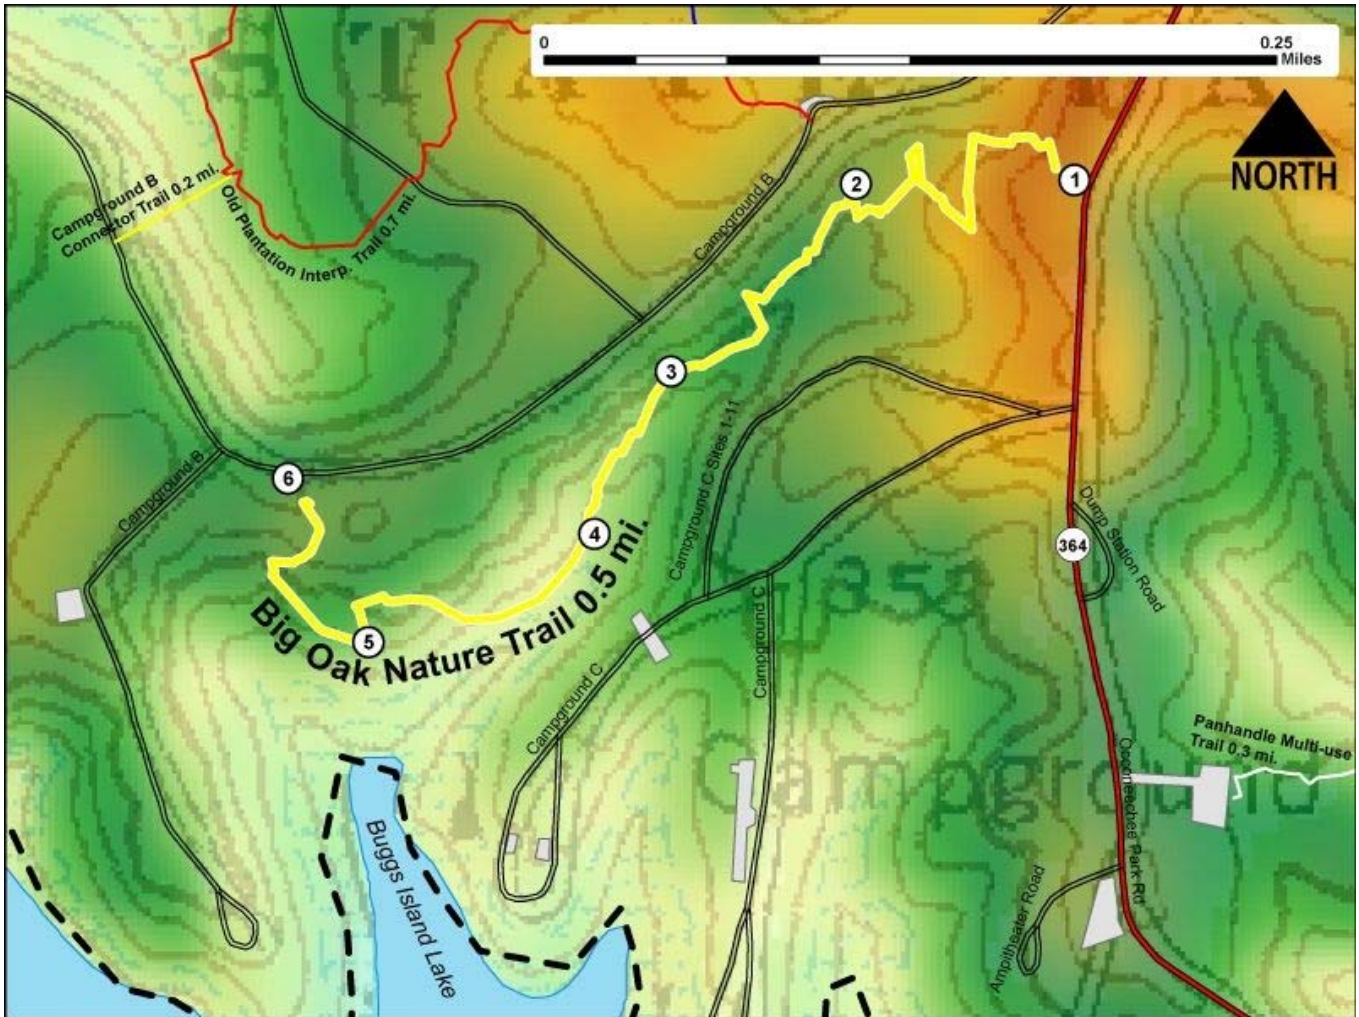

Printed from VirginiaOutdoors.net
Occoneechee State Park
Big Oak Nature Trail Map - Blaze Color: Yellow

1. GPS: Lat. 36° 37.778, Lon. -78° 31.668
Trailhead Parking Area off Oconeechee Park Road.
2. GPS: Lat. 36° 37.776, Lon. -78° 31.749
Bridge
3. GPS: Lat. 36° 37.721, Lon. -78° 31.817
On trail
4. GPS: Lat. 36° 37.672, Lon. -78° 31.848
Trail sign in cleared area with campsite 200' south of trail.
5. GPS: Lat. 36° 37.64, Lon. -78° 31.928
On trail. Portions of trail follow creek bed.
6. GPS: Lat. 36° 37.689, Lon. -78° 31.958
Trailhead at Intersection with Campground B Access Road