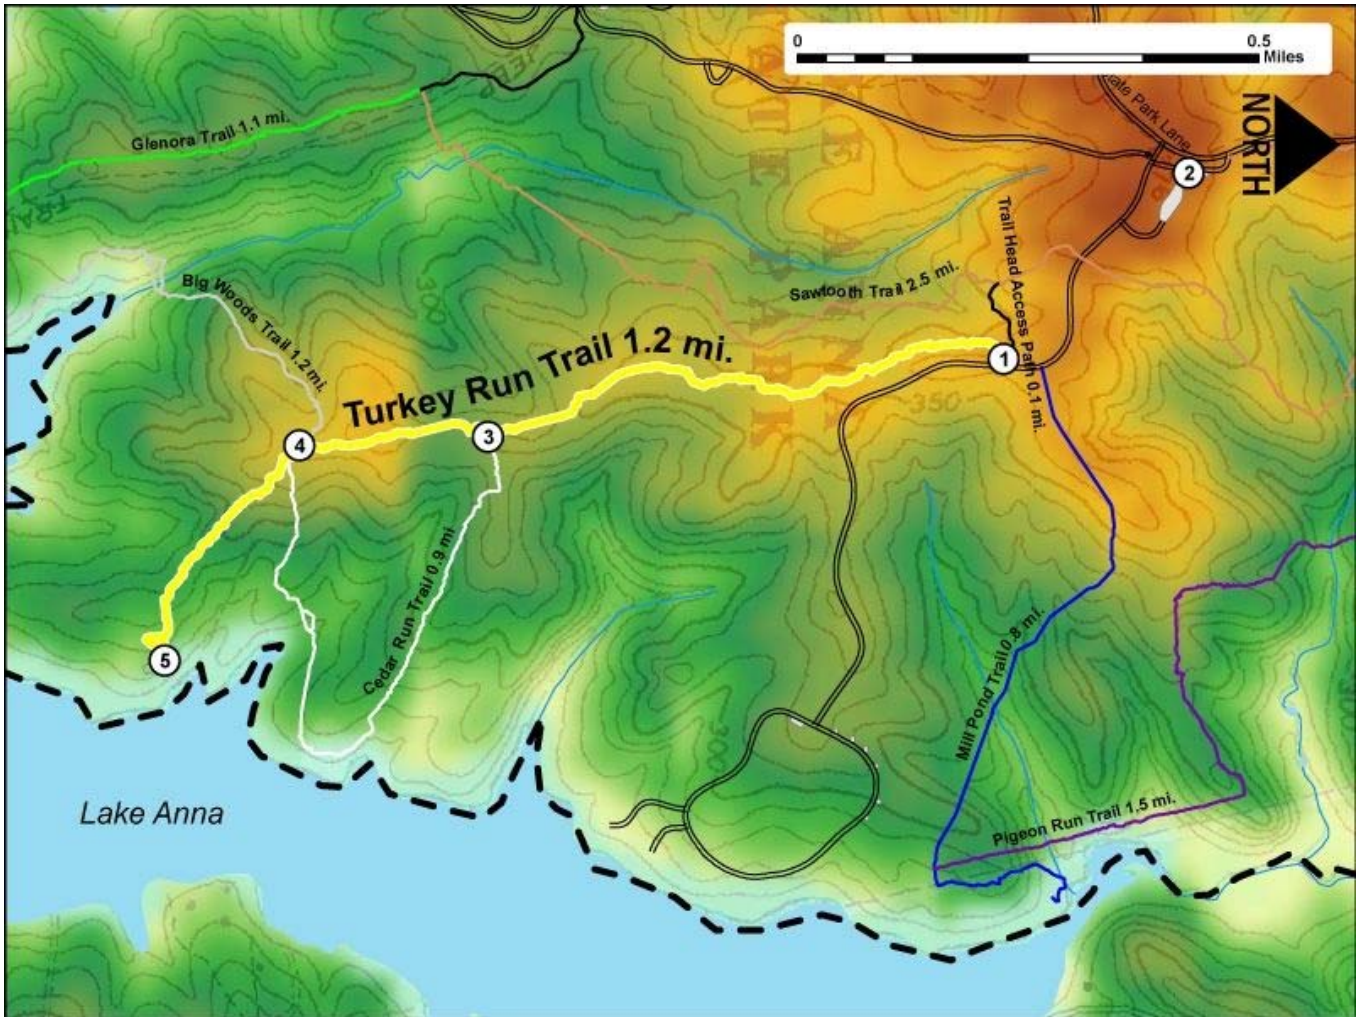

Printed from VirginiaOutdoors.net
Lake Anna State Park
Turkey Run Trail Map - Blaze Color: Yellow

- 1. GPS: Lat. 38° 6.998, Lon. -77° 49.134
Trailhead Parking Area for Sawtooth – Mill Pond and Turkey Run Trails
- 2. GPS: Lat. 38° 7.174, Lon. -77° 49.356
On Trail 0.5 miles from North Trailhead
- 3. GPS: Lat. 38° 6.512, Lon. -77° 49.056
North Cedar Run Trailhead Intersects with Turkey Run Trail
- 4. GPS: Lat. 38° 6.333, Lon. -77° 49.037
South Cedar Run Trailhead Intersects with Turkey Run and Big Woods Trails
- 5. GPS: Lat. 38° 6.205, Lon. -77° 48.782
Turkey Run Trail ends at Taylor home site