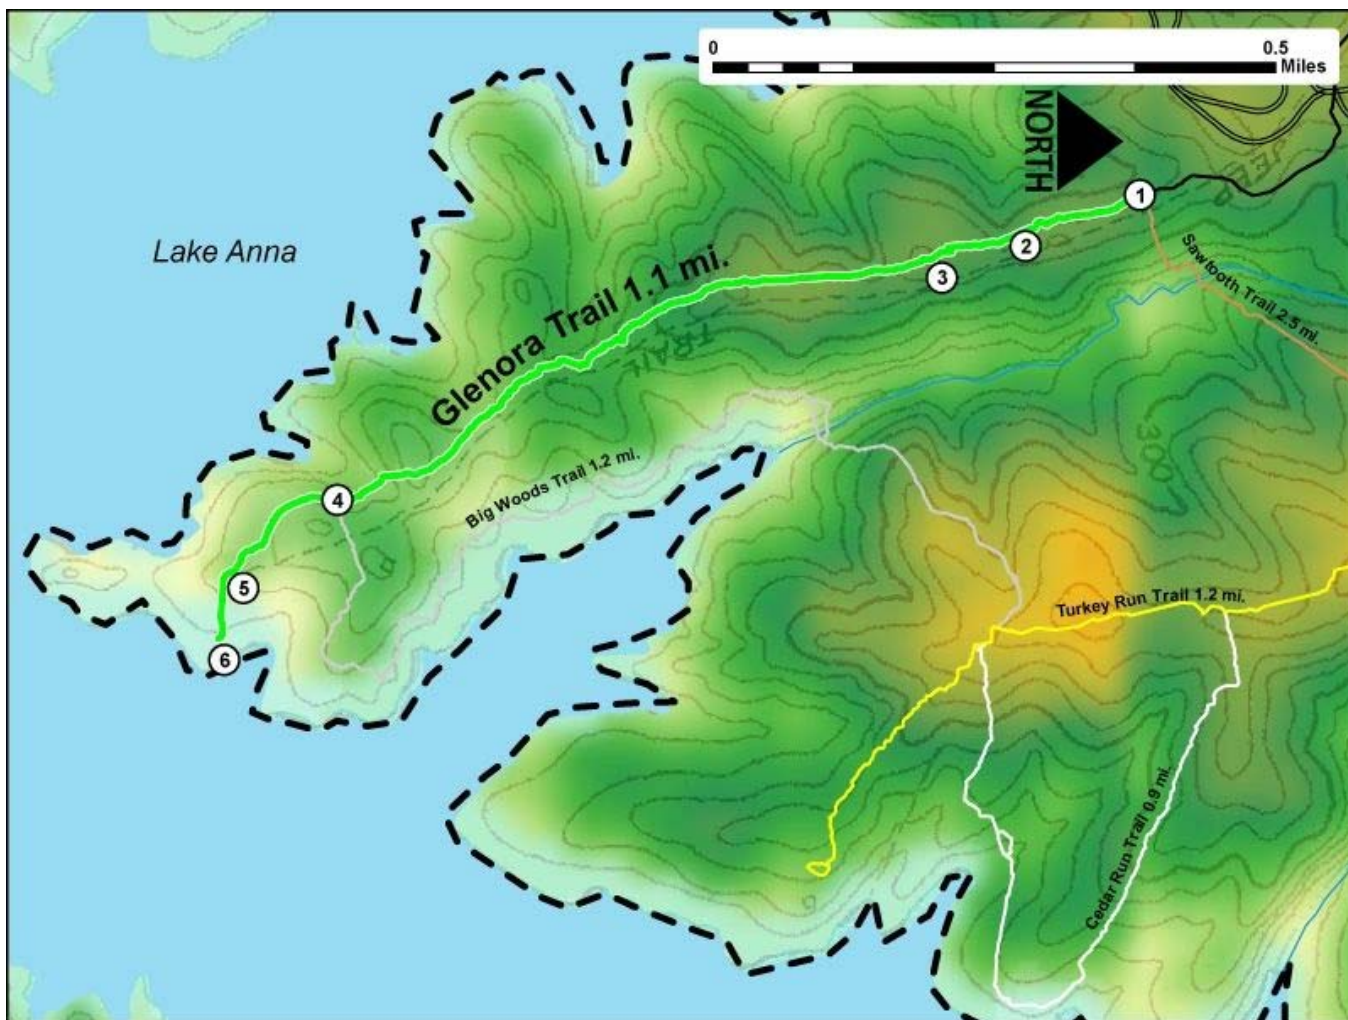

Printed from VirginiaOutdoors.net  
Lake Anna State Park  
Glenora Trail Map - Blaze Color: Green

1. GPS: Lat. 38° 6.448, Lon. -77° 49.461  
North Glenora Trailhead at Intersection with Campground Connector and Sawtooth Trails
2. GPS: Lat. 38° 6.36, Lon. -77° 49.412  
Marker on Trail
3. GPS: Lat. 38° 6.295, Lon. -77° 49.382  
Bench on trail
4. GPS: Lat. 38° 5.827, Lon. -77° 49.169  
Intersection of Glenora Trail and West Big Woods Trailhead
5. GPS: Lat. 38° 5.753, Lon. -77° 49.083  
Smokehouse Exhibit
6. GPS: Lat. 38° 5.738, Lon. -77° 49.013  
End of Glenora Trail at lake shore