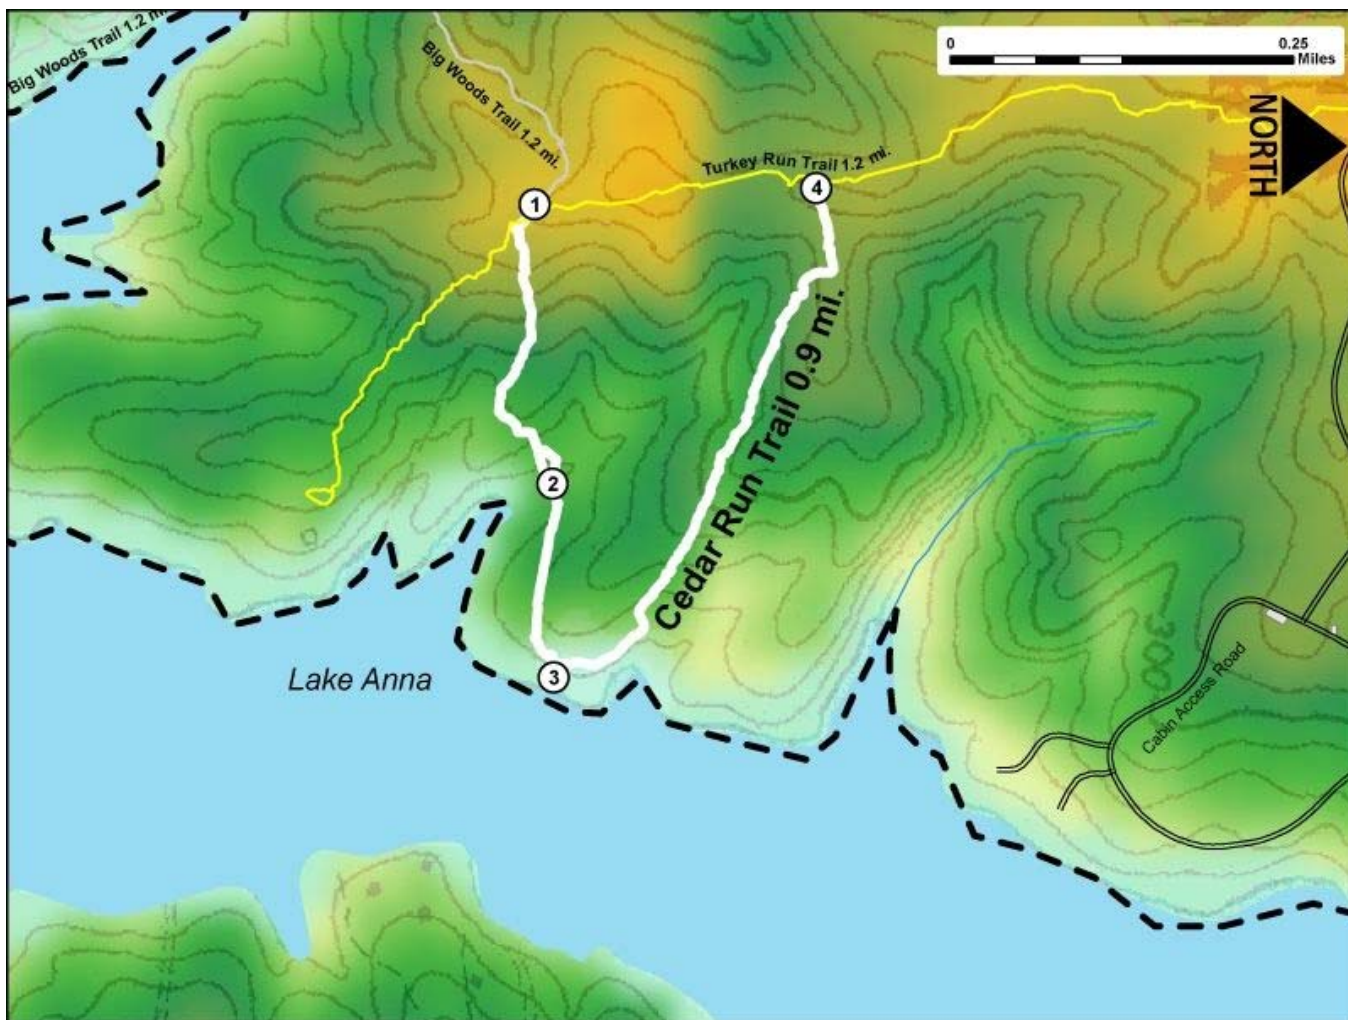

Printed from VirginiaOutdoors.net  
Lake Anna State Park  
Cedar Run Trail Map - Blaze Color: White

1. GPS: Lat. 38° 6.333, Lon. -77° 49.037  
South Cedar Run Trailhead Intersects with Turkey Run and Big Woods Trails
2. GPS: Lat. 38° 6.343, Lon. -77° 48.813  
Bridge and separate horse crossing
3. GPS: Lat. 38° 6.343, Lon. -77° 48.658  
Marker on Trail and Trail runs close to shoreline
4. GPS: Lat. 38° 6.512, Lon. -77° 49.056  
North Cedar Run Trailhead Intersects with Turkey Run Trail