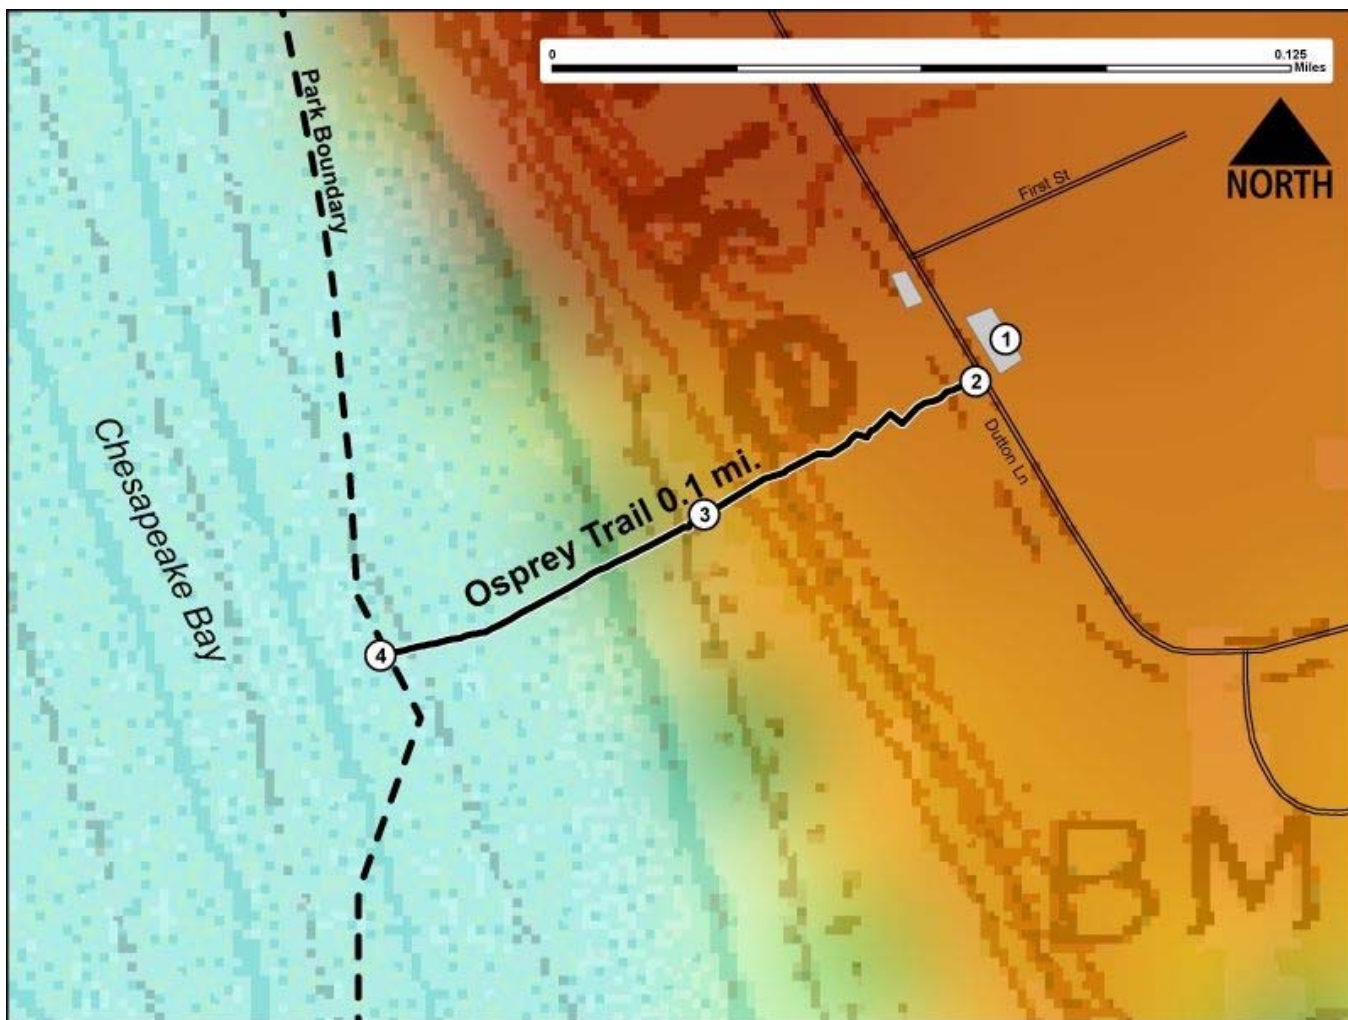

Kiptopeke State Park

Osprey Trail and Overlook Walkway Map - Blaze Color:

1. GPS: Lat. 37° 10.23, Lon. -75° 59.106
Trailhead Parking

2. GPS: Lat. 37° 10.224, Lon. -75° 59.109
Trailhead at Dutton Lane

3. GPS: Lat. 37° 10.205, Lon. -75° 59.16
Walkway

4. GPS: Lat. 37° 10.186, Lon. -75° 59.22
Beach

This project made possible in part by a grant from: