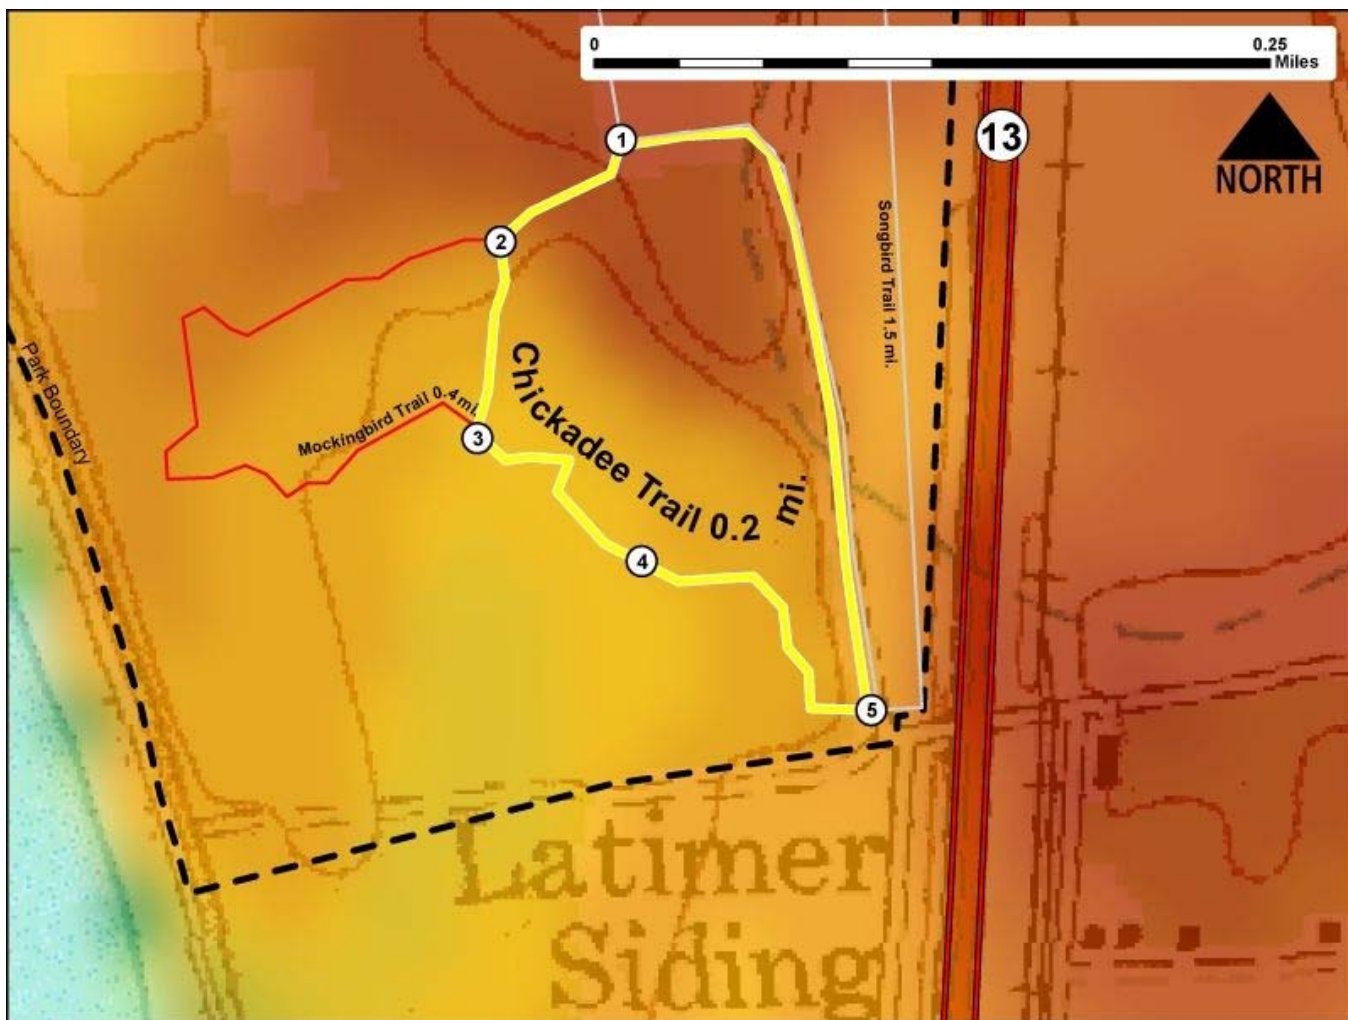

Printed from VirginiaOutdoors.net
Kiptopeke State Park
Chickadee Trail Map - Blaze Color: Yellow

1. GPS: Lat. 37° 9.497, Lon. -75° 58.411
North Intersection of Chickadee and Songbird Trail
 2. GPS: Lat. 37° 9.465, Lon. -75° 58.46
North Intersection of Chickadee and Mockingbird Trail
 3. GPS: Lat. 37° 9.406, Lon. -75° 58.471
South Intersection of Chickadee and Mockingbird Trail
 4. GPS: Lat. 37° 9.361, Lon. -75° 58.407
On Chickadee Trail
 5. GPS: Lat. 37° 9.311, Lon. -75° 58.316
South Intersection of Chickadee and Songbird Trail
- This project made possible in part by a grant from: