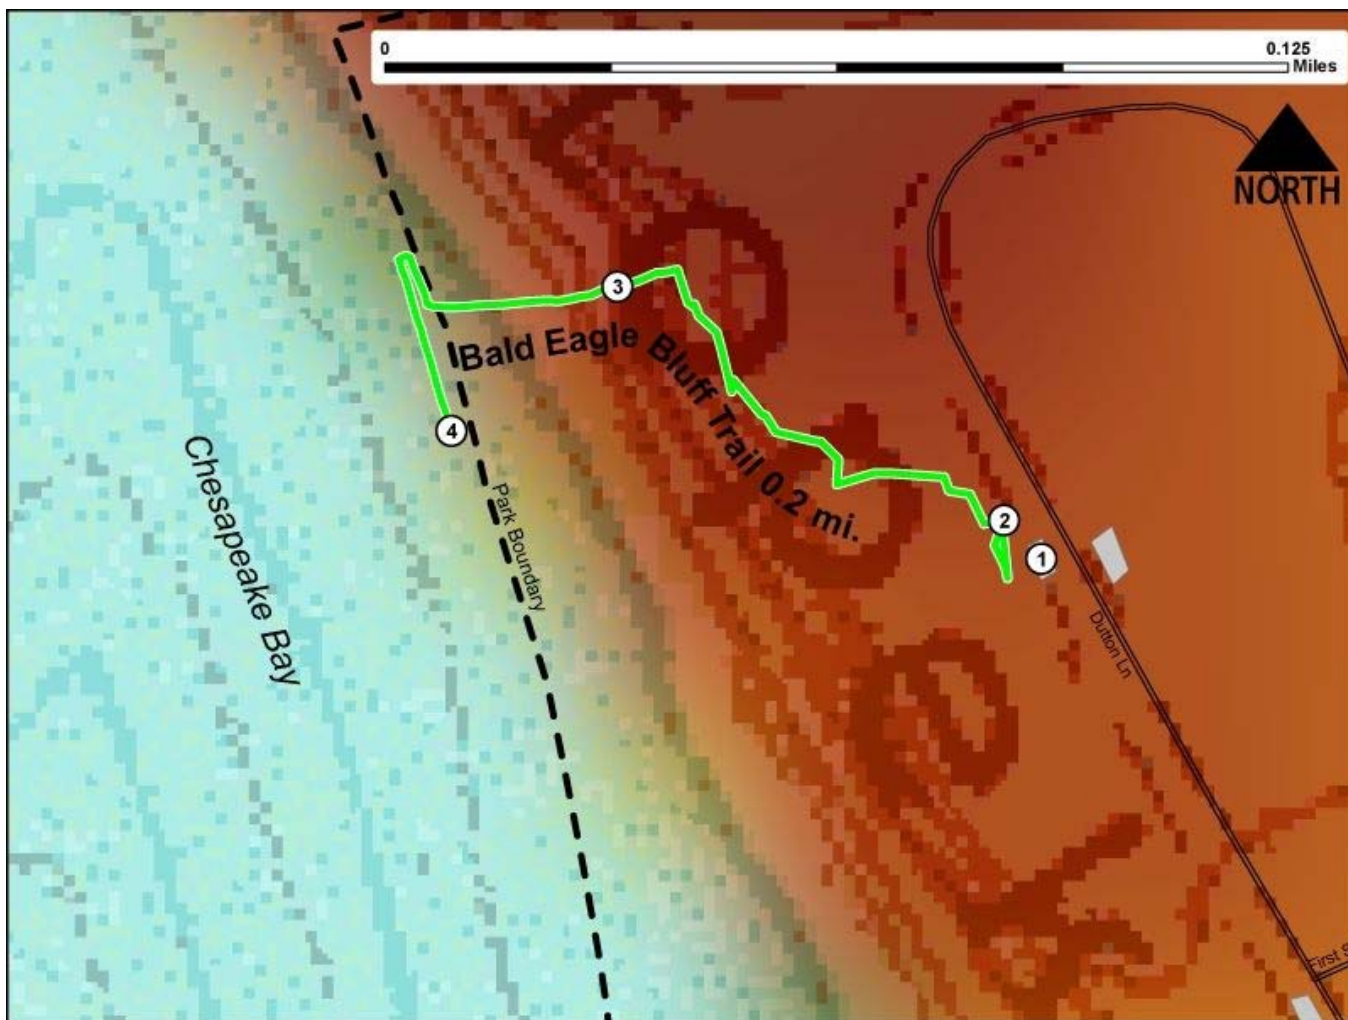

### Bald Eagle Bluff Trail and Walkway Map - Blaze Color: Green

1. GPS: Lat. 37° 10.294, Lon. -75° 59.16

Trailhead Parking

2. GPS: Lat. 37° 10.299, Lon. -75° 59.165

Trailhead

3. GPS: Lat. 37° 10.328, Lon. -75° 59.223

Walkway

4. GPS: Lat. 37° 10.311, Lon. -75° 59.248

Beach

This project made possible in part by a grant from: