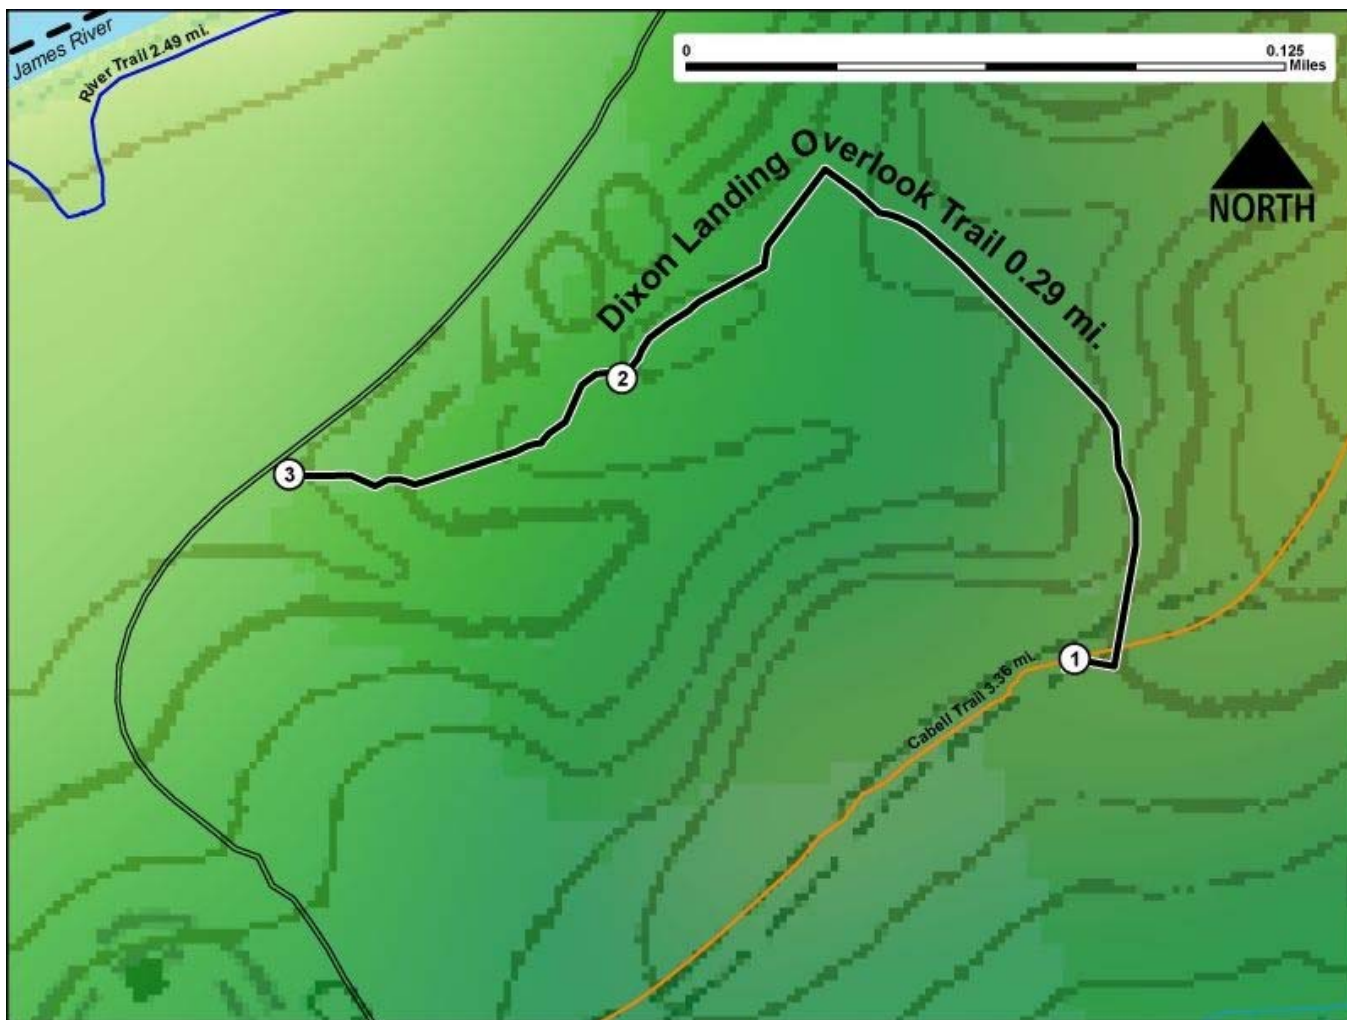

Printed from VirginiaOutdoors.net
James River State Park
Dixon Landing Overlook Map - Blaze Color:

1. GPS: Lat. 37° 37.928, Lon. -78° 48.593
Intersection of Cabell Trail and Dixon's Landing Overlook Trail
2. GPS: Lat. 37° 37.979, Lon. -78° 48.696
Bench at Overlook
3. GPS: Lat. 37° 37.961, Lon. -78° 48.772
End of trail near Shelter #6