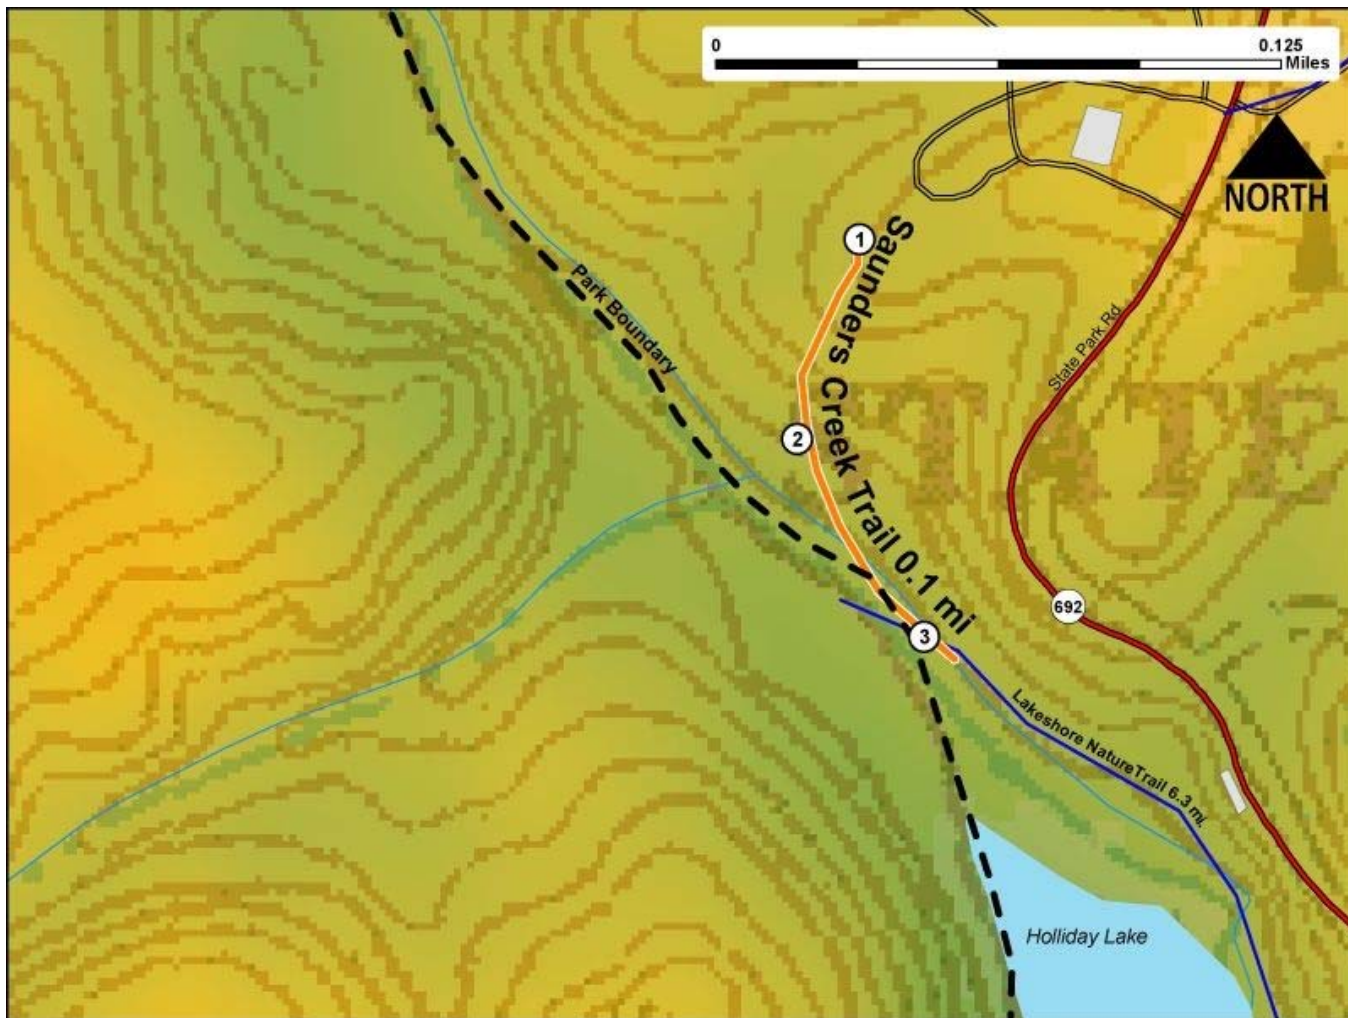

Printed from VirginiaOutdoors.net
Holliday Lake State Park
Saunders Creek Trail Map - Blaze Color: Orange

1. GPS: Lat. 37° 23.873, Lon. -78° 38.548
North Trailhead near Overnight Campground Area
 2. GPS: Lat. 37° 23.835, Lon. -78° 38.56
Midpoint on Trail
 3. GPS: Lat. 37° 23.798, Lon. -78° 38.532
East Lakeshore Trailhead Intersection with Saunders Creek South Trailhead alongside Creek
- This project made possible in part by a grant from: