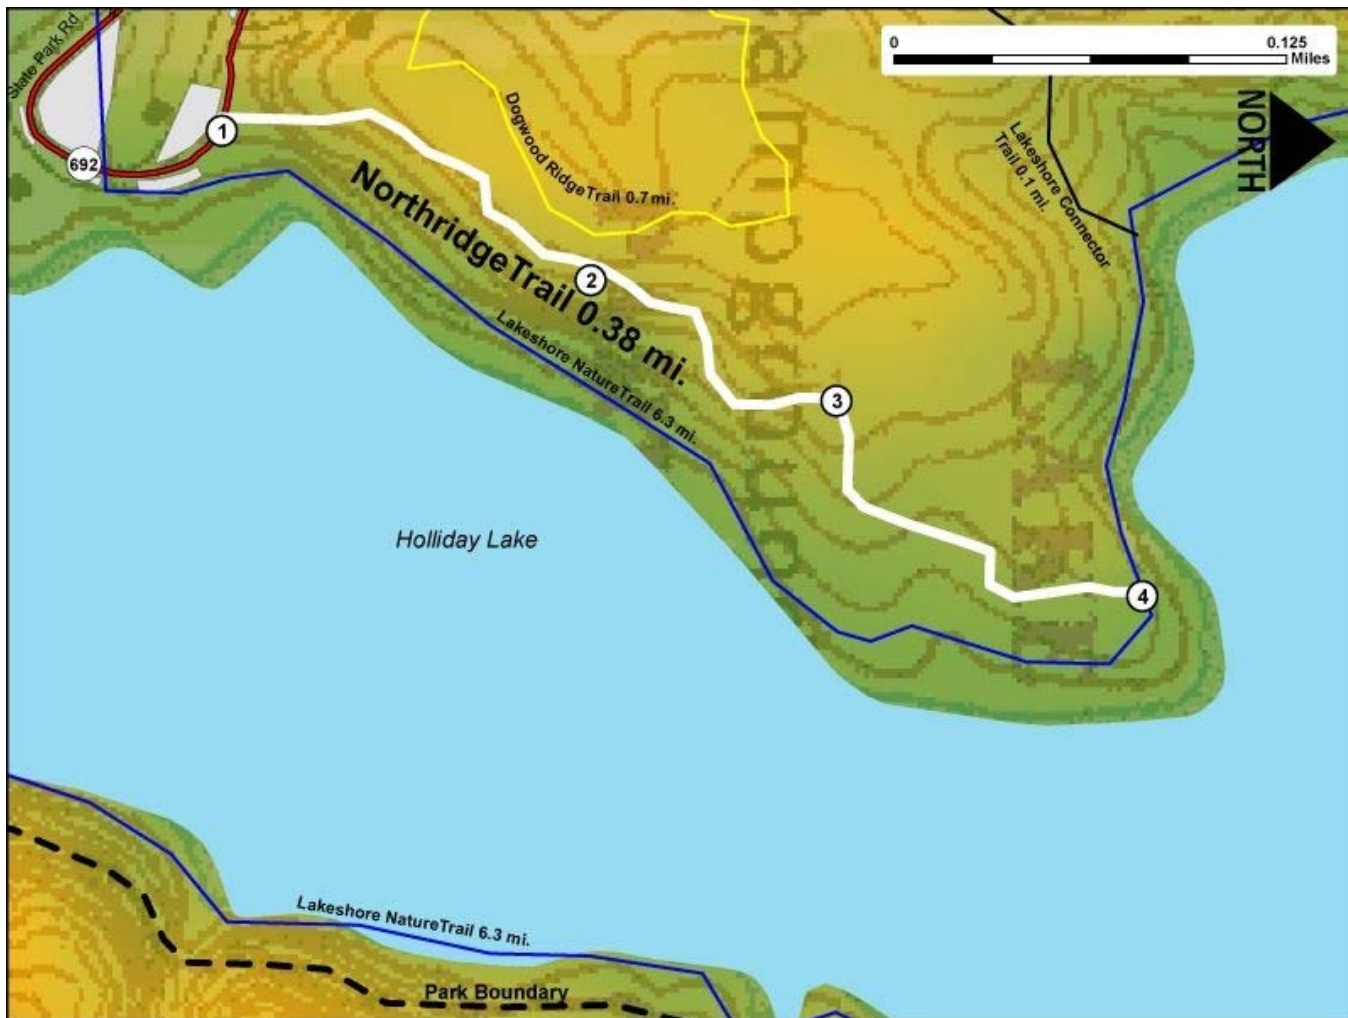

Printed from VirginiaOutdoors.net
Holliday Lake State Park
Northridge Trail Map - Blaze Color: White

1. GPS: Lat. 37° 23.719, Lon. -78° 38.361
West Northridge Trailhead adjacent to Swim Complex Parking Area
 2. GPS: Lat. 37° 23.822, Lon. -78° 38.305
Tipi style shelter off trail
 3. GPS: Lat. 37° 23.89, Lon. -78° 38.263
On Trail
 4. GPS: Lat. 37° 23.975, Lon. -78° 38.195
Lakeshore Trail Intersects with the East Northridge Trailhead
- This project made possible in part by a grant from: