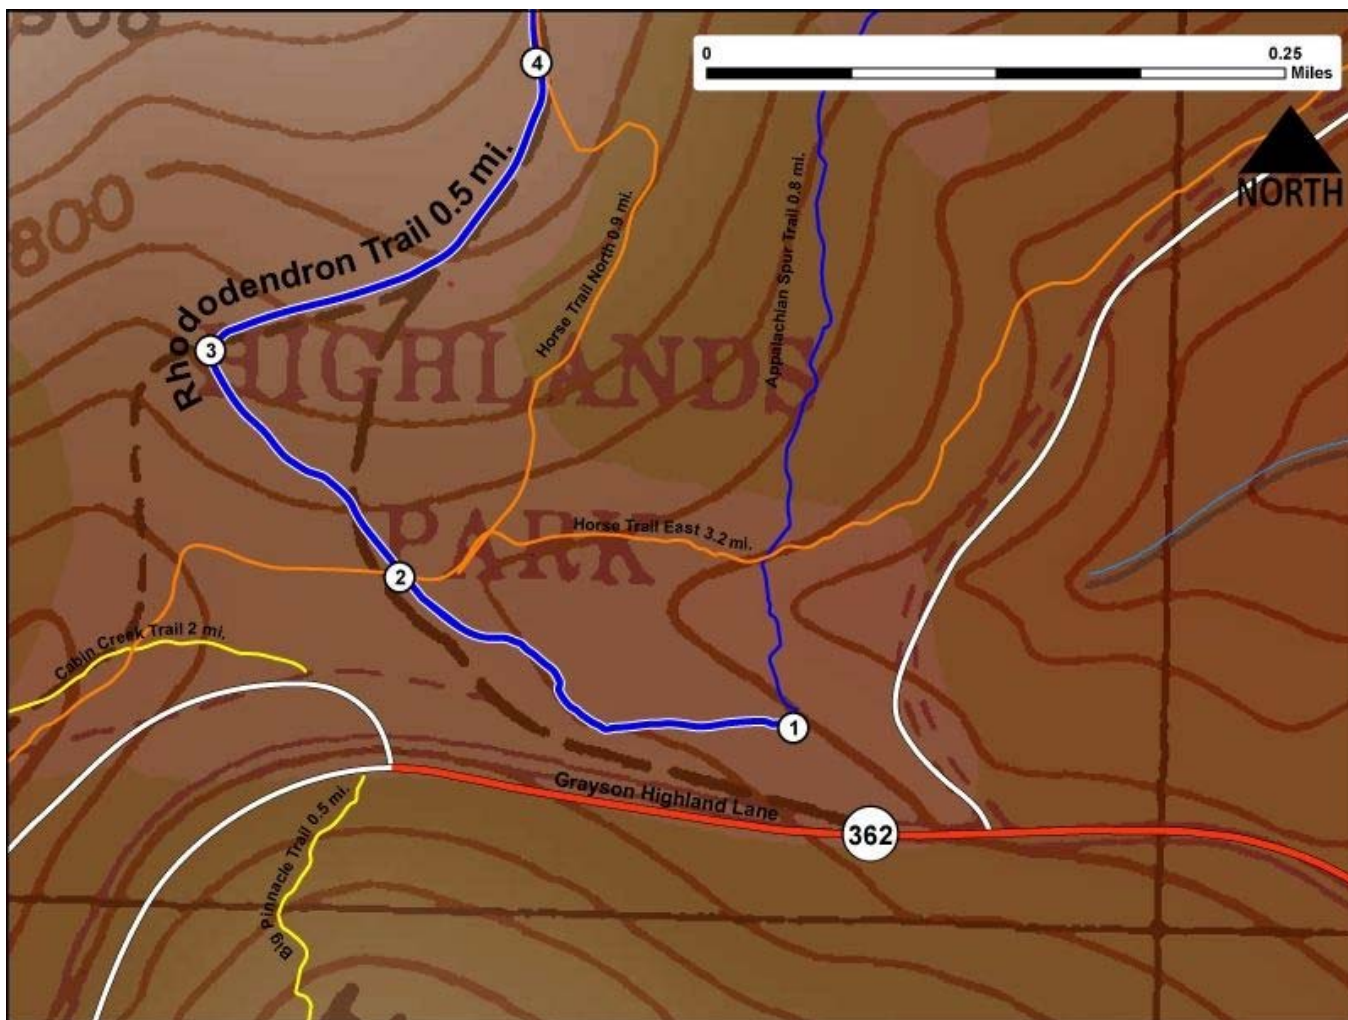

Printed from VirginiaOutdoors.net  
Grayson Highlands State Park  
Rhododendron Trail Map - Blaze Color: Blue

1. GPS: Lat. 36° 38.0155, Lon. -81° 30.3653  
Rhododendron Trailhead
2. GPS: Lat. 36° 38.0688, Lon. -81° 30.5567  
Trail crosses Horse Trail East
3. GPS: Lat. 36° 38.1515, Lon. -81° 30.6405  
Trail turns to the east
4. GPS: Lat. 36° 38.2597, Lon. -81° 30.4913  
Intersection with Horse Trail North