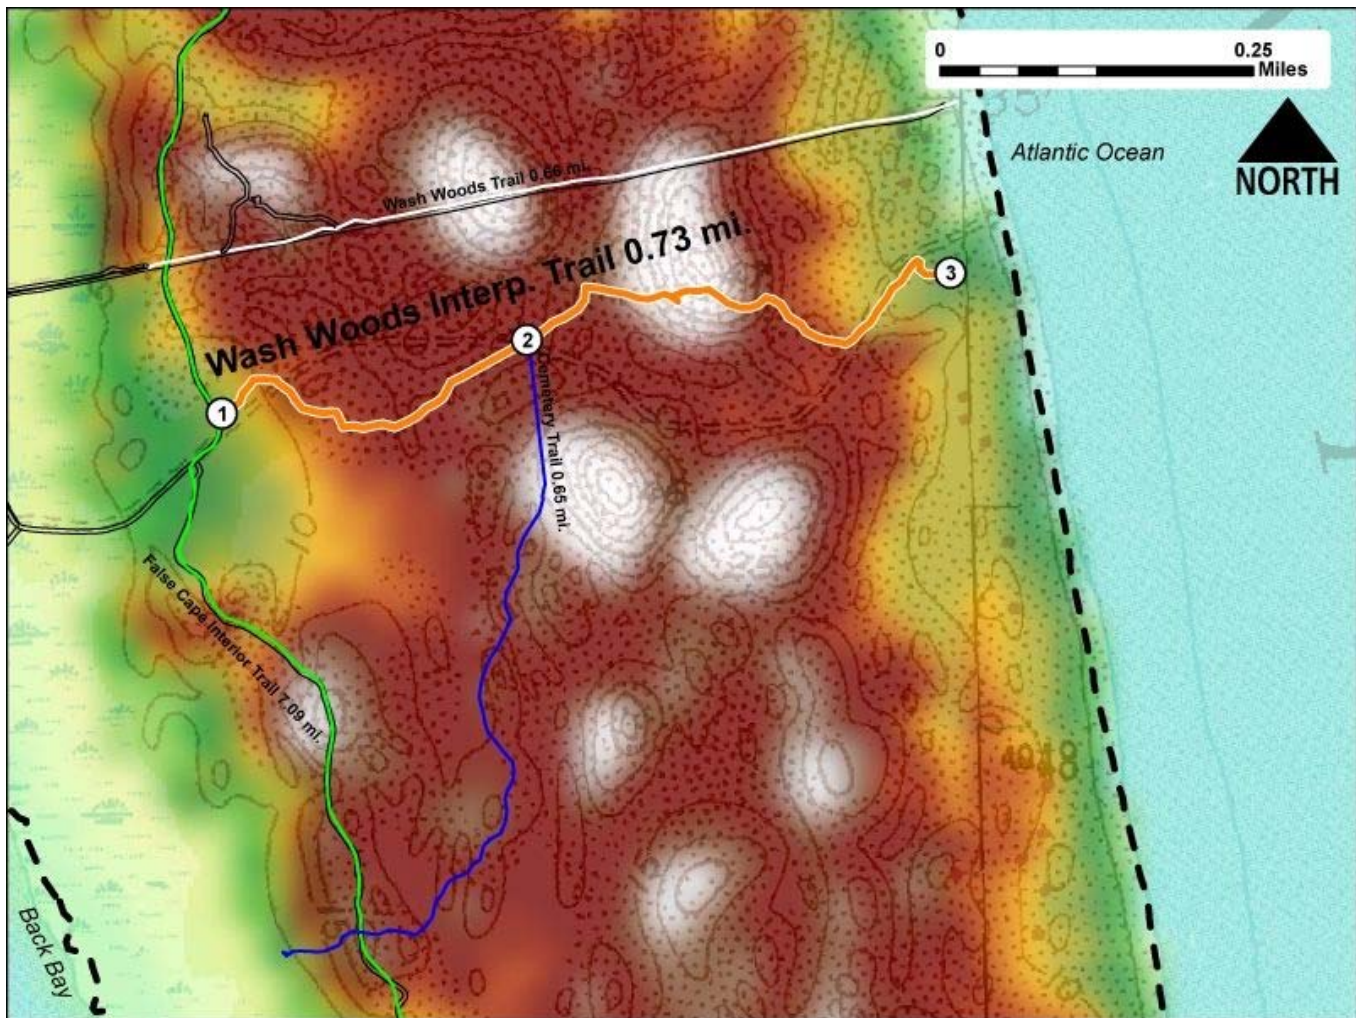

## False Cape State Park

### Wash Woods Interpretive Trail Map - Blaze Color: Orange

1. GPS: Lat. 36° 34.802, Lon. 75° 53.121  
Intersection of Interior Trail and Trailhead for Wash Woods Interpretive Trail to East
2. GPS: Lat. 36° 34.847, Lon. 75° 52.857  
Intersection with Cemetery Trailhead
3. GPS: Lat. 36° 34.885, Lon. 75° 52.491  
Beach Trailhead