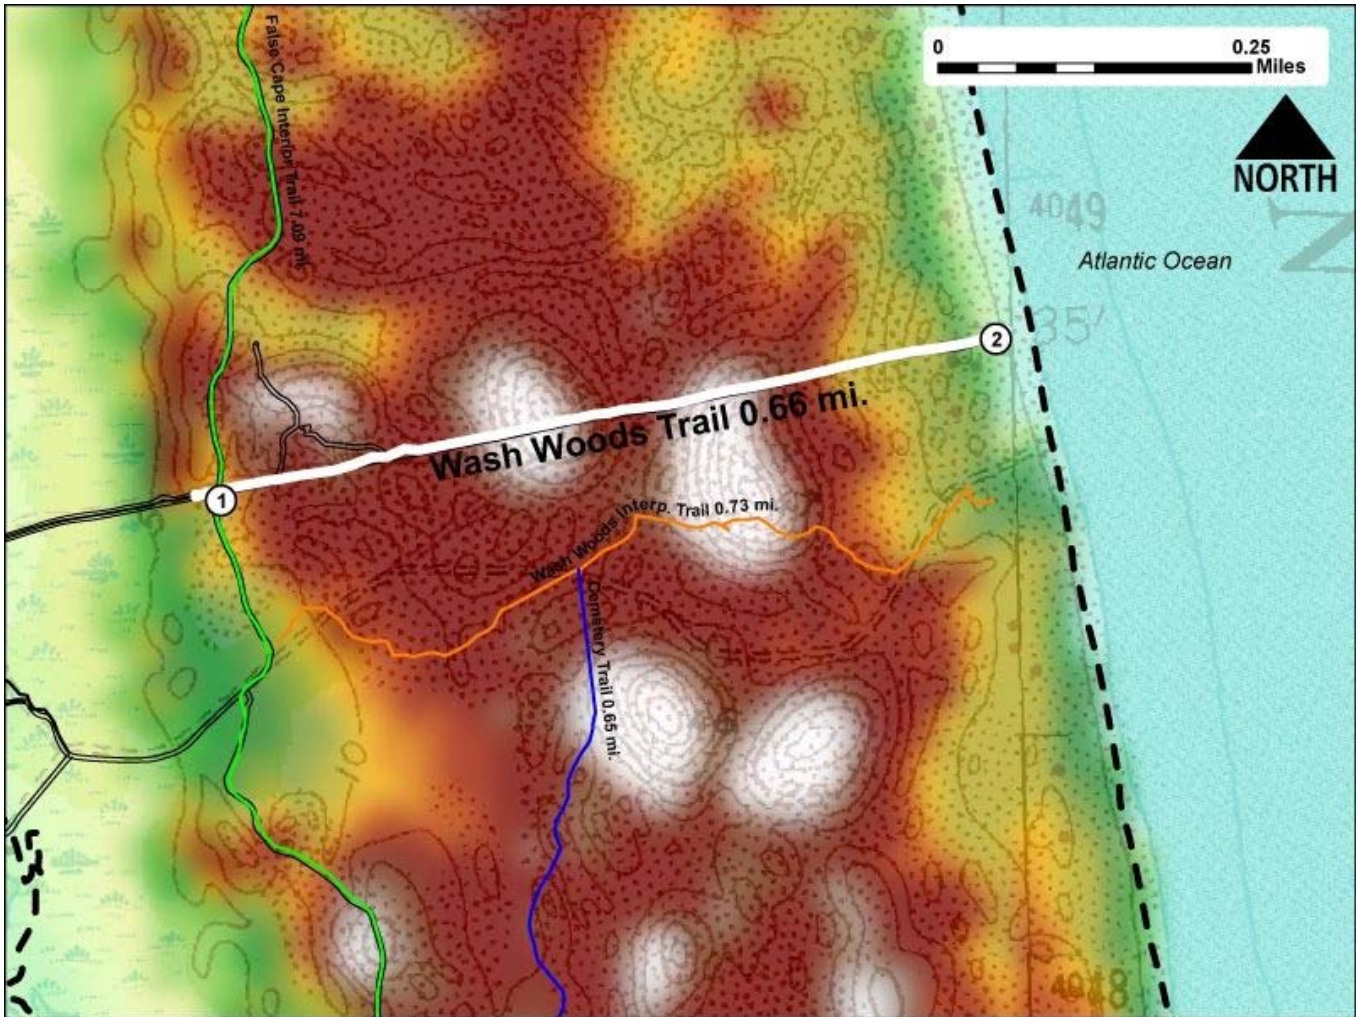

Printed from VirginiaOutdoors.net
False Cape State Park
Wash Woods Trail Map - Blaze Color: White

- 1. GPS: Lat. 36° 34.901, Lon. 75° 53.162
Intersection of Interior Trail and Trailhead for Wash Woods Trail to East
- 2. GPS: Lat. 36° 34.998, Lon. 75° 52.491
Beach Trailhead