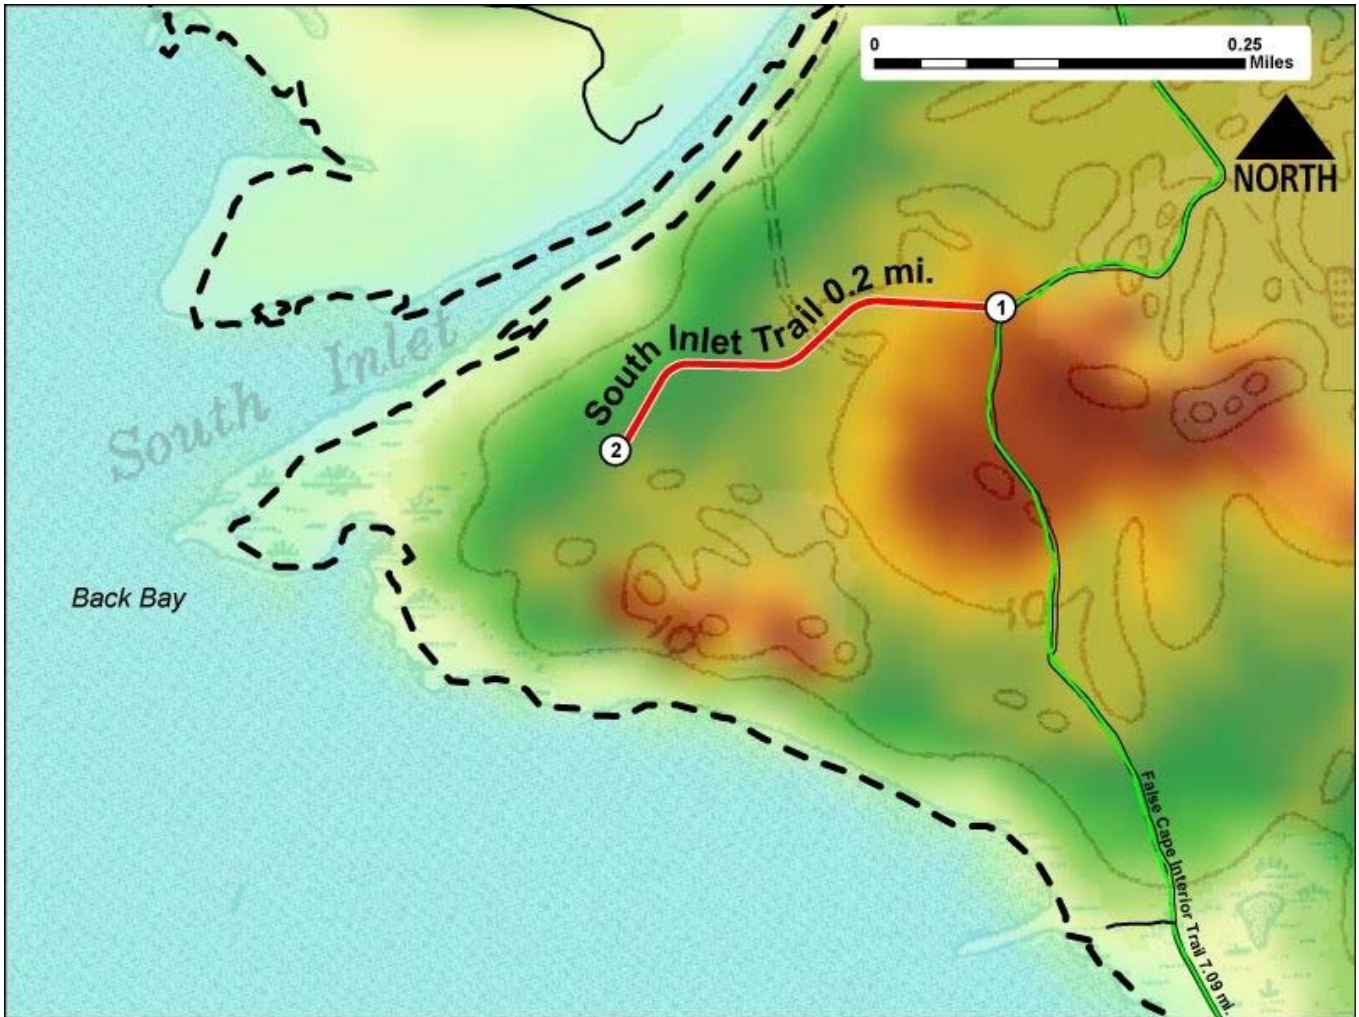

Printed from VirginiaOutdoors.net  
False Cape State Park  
South Inlet Trail Map - Blaze Color: Red

1. GPS: Lat. 36° 36.958, Lon. 75° 53.909  
South Inlet Trailhead (East). Intersection with False Cape Interior Trail
2. GPS: Lat. 36° 36.881, Lon. 75° 54.192  
South Inlet Trailhead (West).