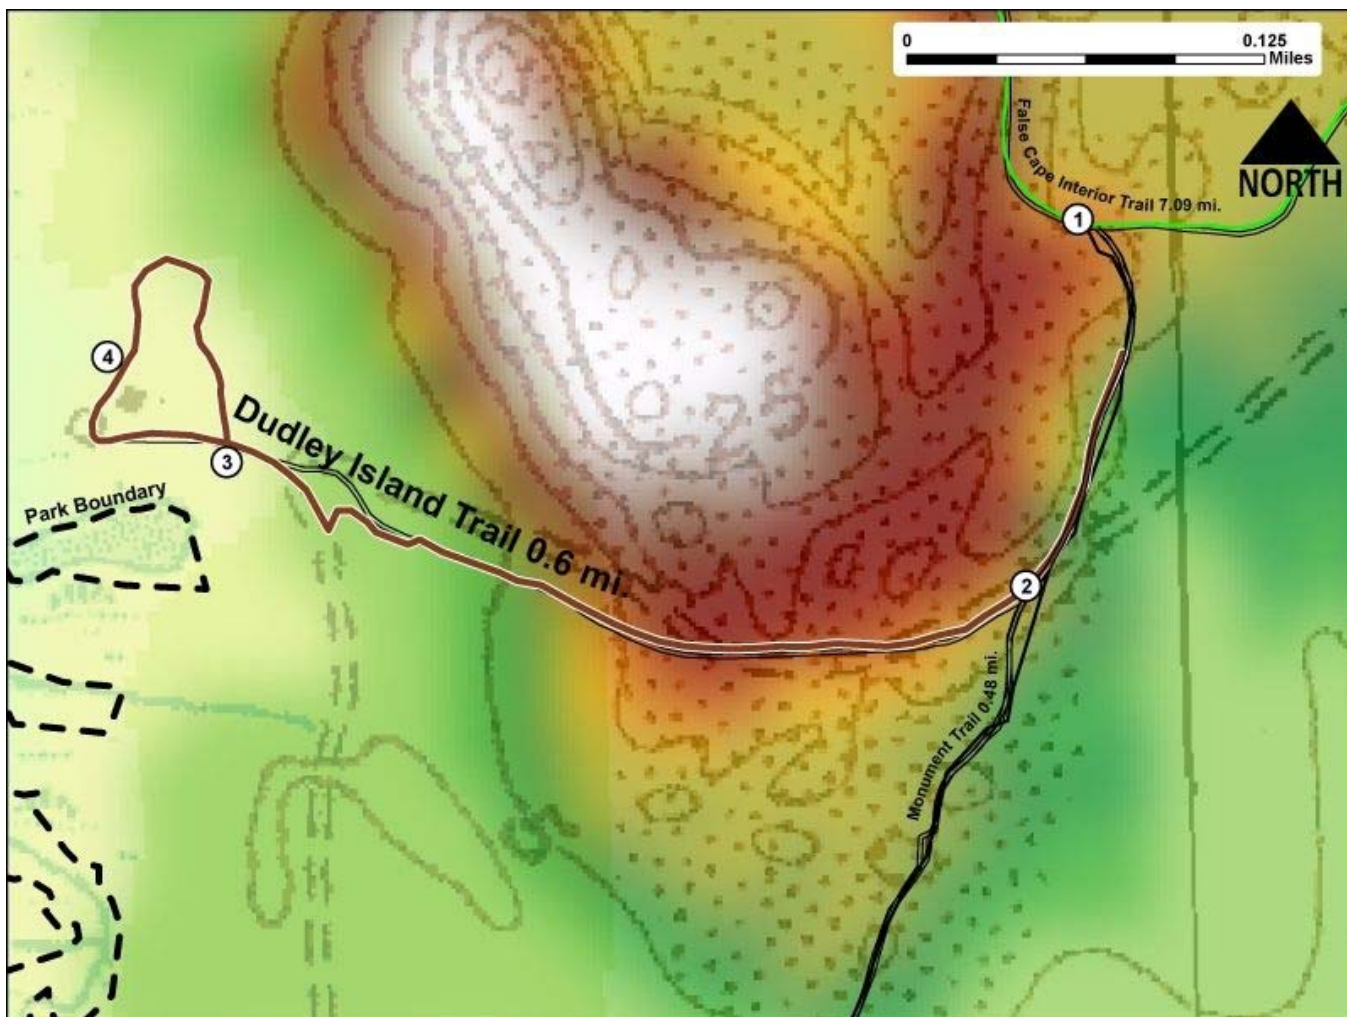

Printed from VirginiaOutdoors.net
False Cape State Park
Dudley Island Trail Map - Blaze Color: Brown

1. GPS: Lat. 36° 33.335, Lon. 75° 52.514
Intersection of Interior Trail and trailhead for Dudley Island and Monument Trails
2. GPS: Lat. 36° 33.224, Lon. 75° 52.537
Intersection of Dudley Island and Monument Trails
3. GPS: Lat. 36° 33.268, Lon. 75° 52.837
Dudley Island Interpretive Panel
4. GPS: Lat. 36° 33.301, Lon. 75° 52.881
Dudley Island – Loop around site and former Caretaker residence