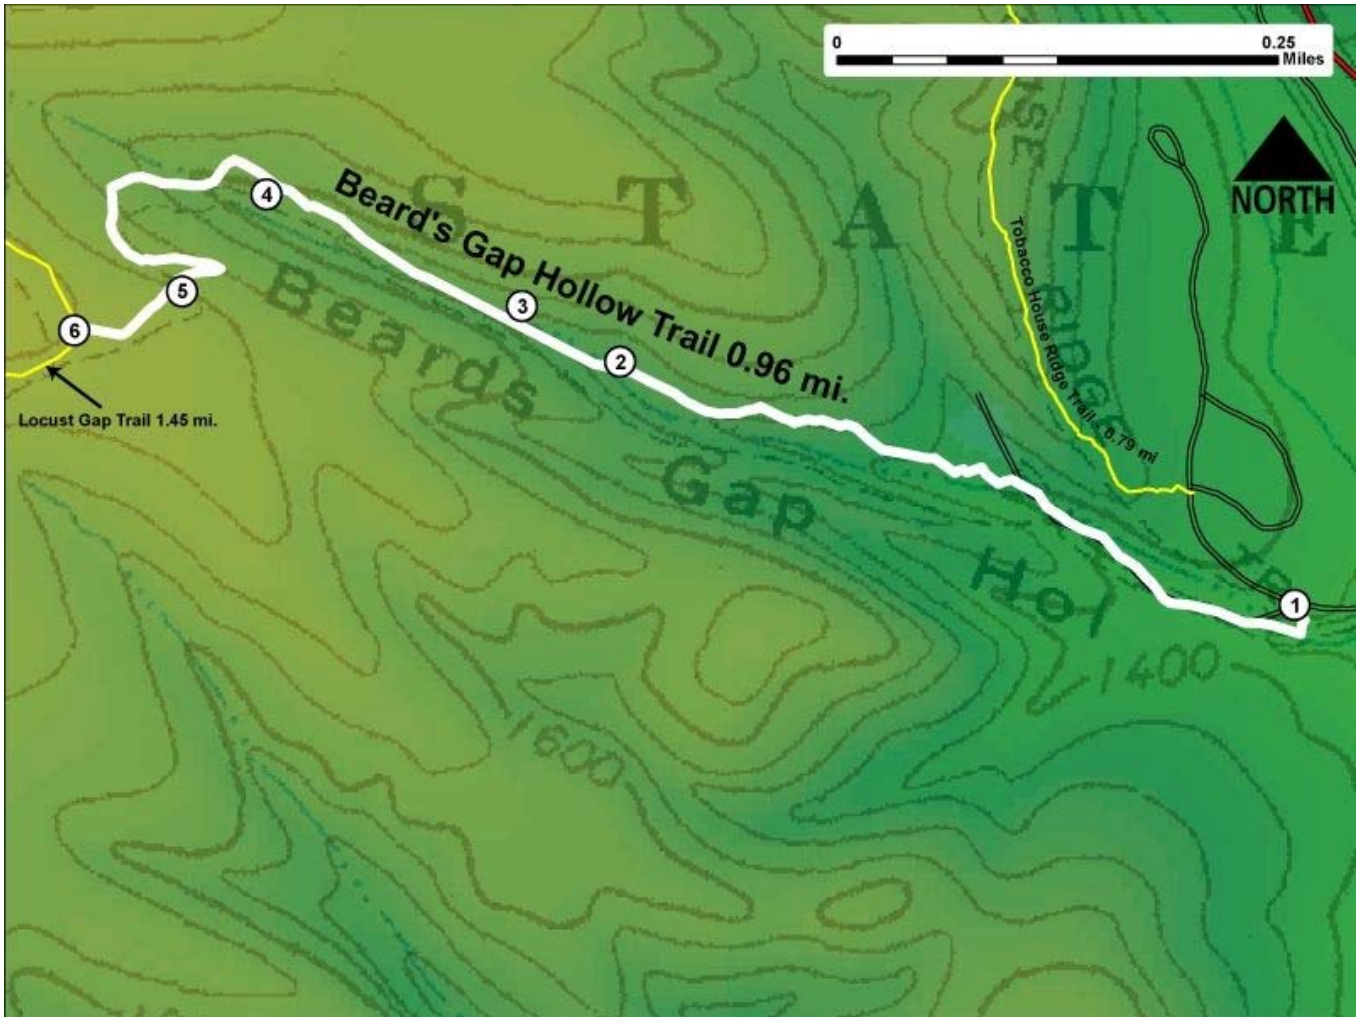

Printed from VirginiaOutdoors.net
Douthat State Park
Beard's Gap Hollow Trail Map - Blaze Color: White

1. GPS: Lat. 37° 53.712, Lon. -79° 48.195
Beards Gap Hollow Trailhead (East) – Trail crosses bridge
2. GPS: Lat. 37° 53.827, Lon. -79° 48.617
Trail crosses creek
3. GPS: Lat. 37° 53.853, Lon. -79° 48.678
Trail crosses creek
4. GPS: Lat. 37° 53.907, Lon. -79° 48.838
Trail crosses creek on stones
5. GPS: Lat. 37° 53.858, Lon. -79° 48.89
Several switchbacks
6. GPS: Lat. 37° 53.838, Lon. -79° 48.957
Beards Gap Hollow Trailhead (West) – Intersection with Locust Gap Trail