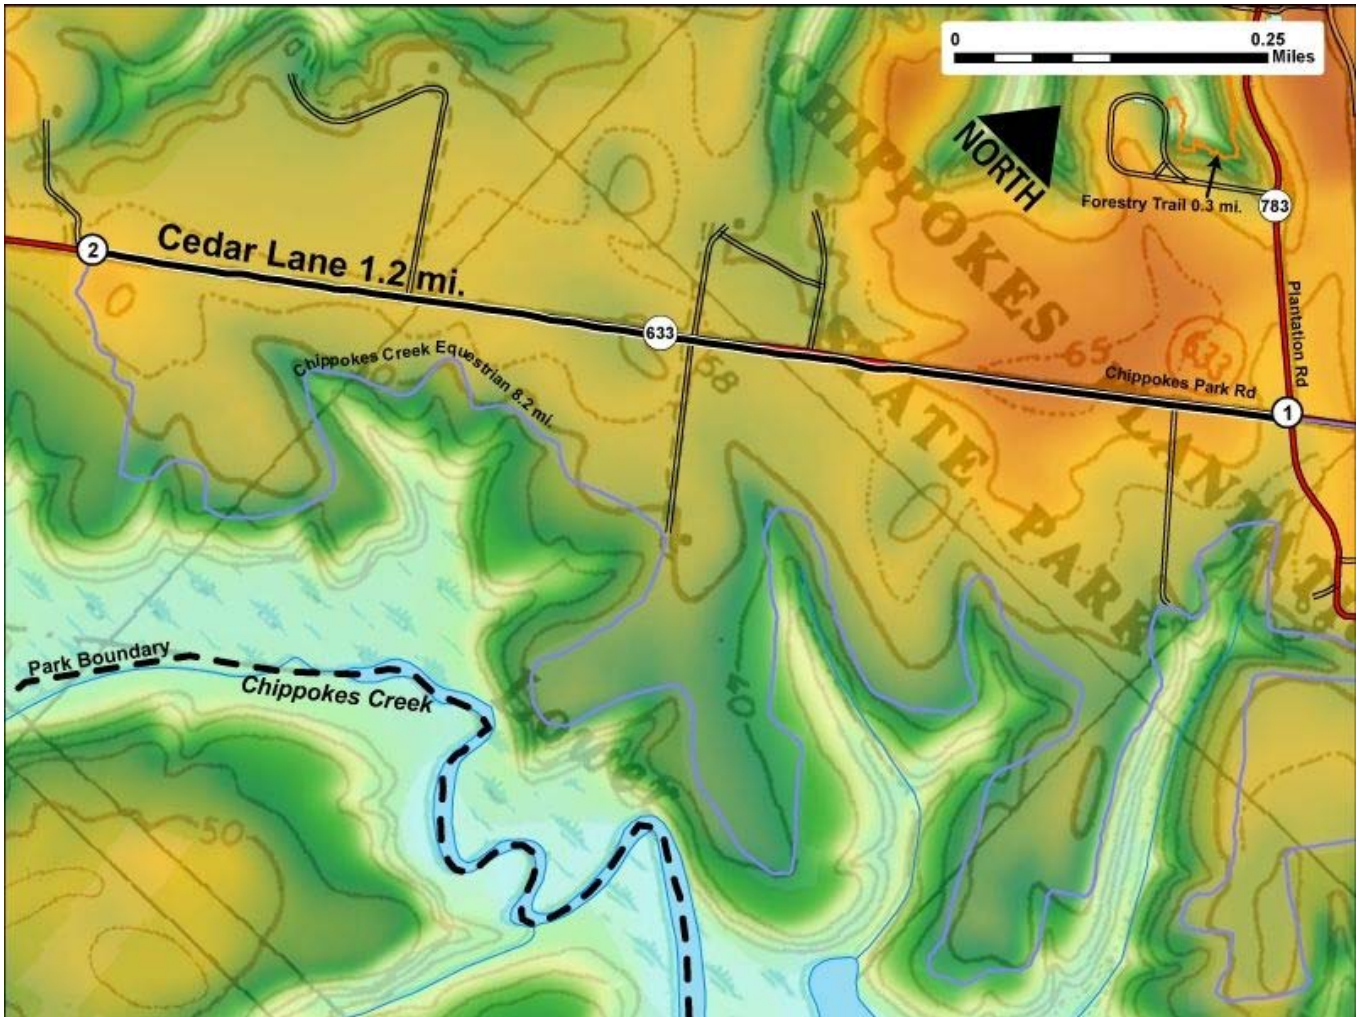

Printed from VirginiaOutdoors.net  
Chippokes Plantation State Park  
Cedar Lane Map - Blaze Color:

1. GPS: Lat. 37° 8.692, Lon. 76° 44.43  
Intersection Cedar Lane and Plantation Road
2. GPS: Lat. 37° 7.805, Lon. 76° 44.239  
Cedar Lane Gate – Cabin guest access only