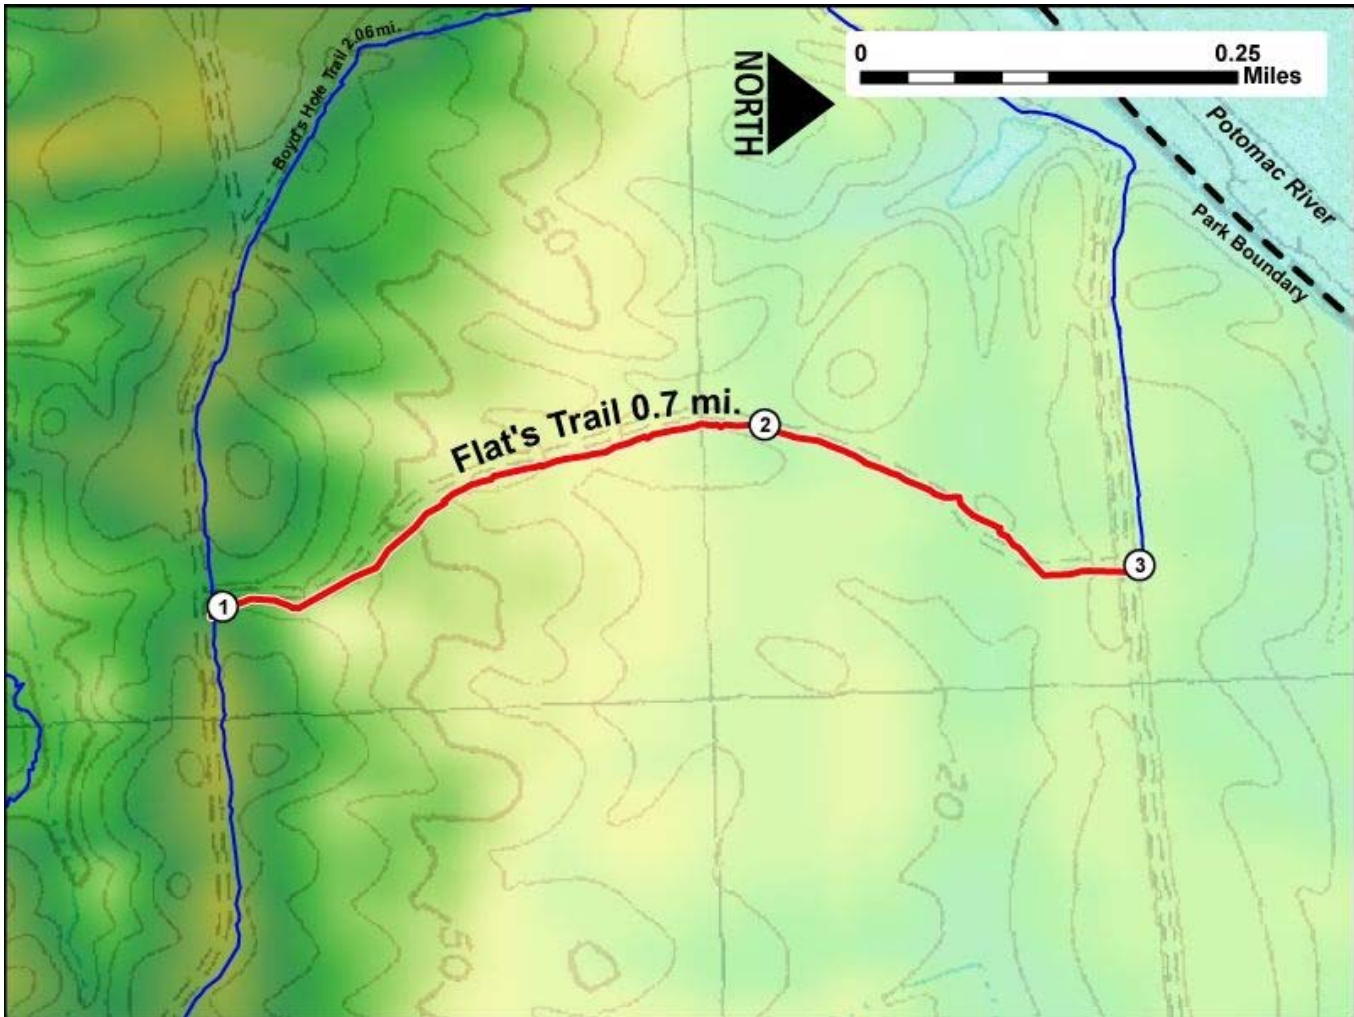

Printed from VirginiaOutdoors.net
Caledon Natural Area
Flats Trail Map - Blaze Color: Red

1. GPS: Lat. 38° 20.382, Lon. -77° 9.128
Flats Trailhead (South) at Intersection with Boyd's Hole Trail
 2. GPS: Lat. 38° 20.697, Lon. -77° 9.255
Bench on Flats Trail
 3. GPS: Lat. 38° 20.912, Lon. -77° 9.148
Flats Trailhead (North) intersects with end of Boyd's Hole Trail
- This project made possible in part by a grant from: