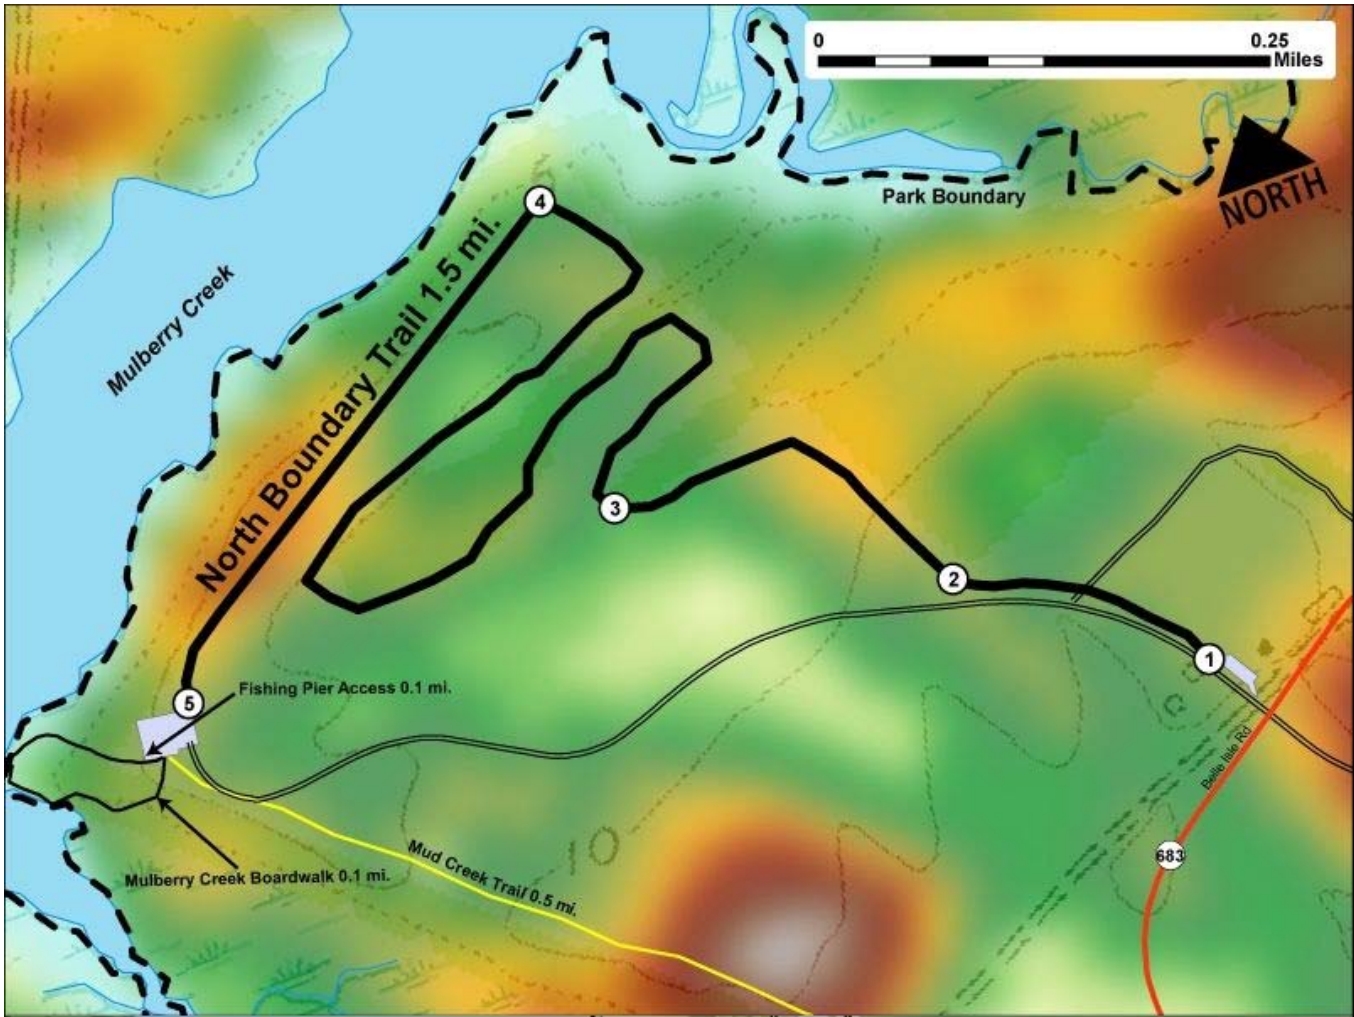

Printed from VirginiaOutdoors.net
Belle Isle State Park
North Boundary Trail Map - Blaze Color:

1. GPS: Lat. 37° 46.796, Lon. -76° 35.577
North Boundary Trailhead (East) Near Park Office and Parking Area
2. GPS: Lat. 37° 46.877, Lon. -76° 35.705
On Trail
3. GPS: Lat. 37° 46.967, Lon. -76° 35.881
On Trail
4. GPS: Lat. 37° 47.118, Lon. -76° 35.856
On Trail
5. GPS: Lat. 37° 46.954, Lon. -76° 36.165
North Boundary Trailhead (West) Near Parking Area and cartop boat launch