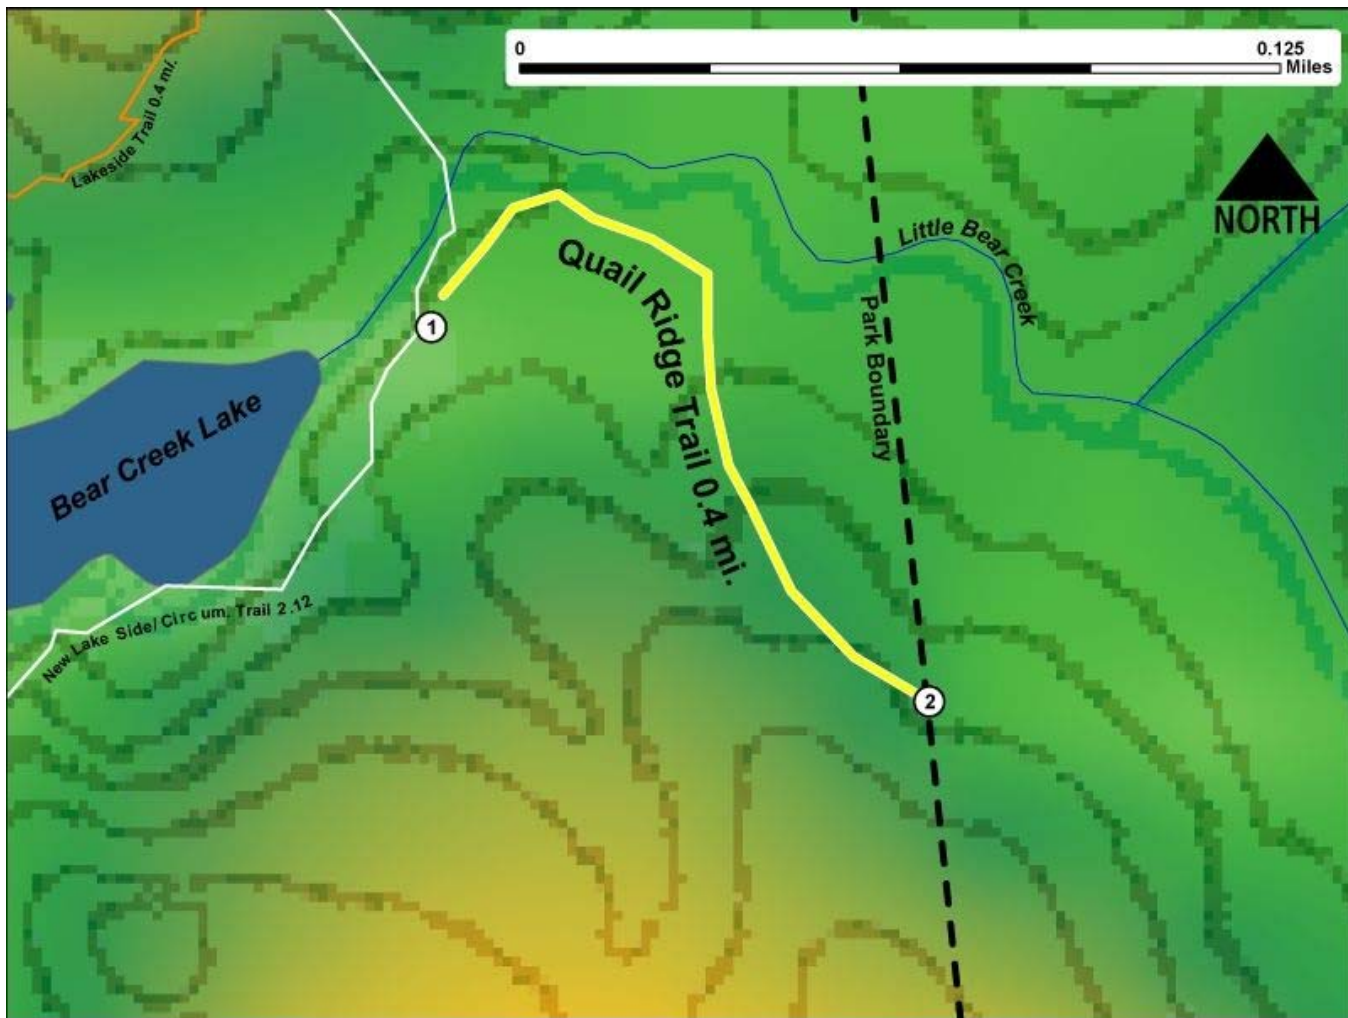

Printed from VirginiaOutdoors.net
Bear Creek Lake State Park
Quail Ridge Trail Map - Blaze Color: Yellow

1. GPS: Lat. 37° 31.58, Lon. -78° 16.003
Quail Ridge Trailhead (West) intersects with the Circumferential Trail
2. GPS: Lat. 37° 31.526, Lon. -78° 15.914
Quail Ridge Trail ends at park boundary