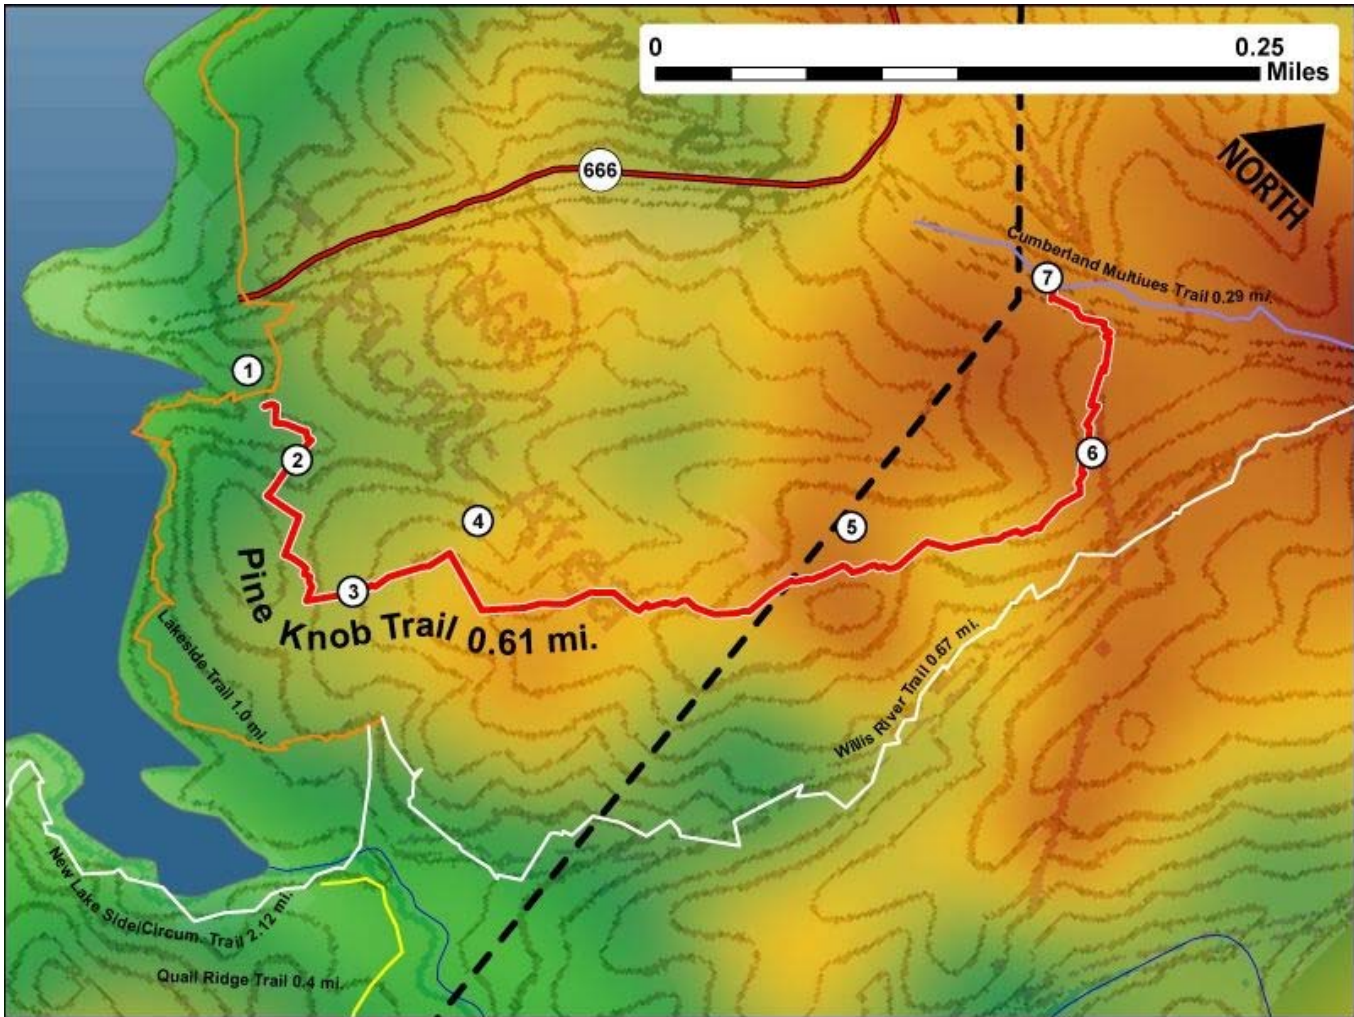

Printed from VirginiaOutdoors.net  
**Bear Creek Lake State Park**  
**Pine Knob Trail Map - Blaze Color: Red**

1. GPS: Lat. 37° 31.697, Lon. -78° 16.188  
Pine Knob Trailhead (South) intersects with Lakeside Trail
  2. GPS: Lat. 37° 31.686, Lon. -78° 16.144  
Steps on trail
  3. GPS: Lat. 37° 31.667, Lon. -78° 16.084  
Sign on Trail
  4. GPS: Lat. 37° 31.717, Lon. -78° 16.067  
Densely wooded area
  5. GPS: Lat. 37° 31.81, Lon. -78° 15.945  
Clear area off trail
  6. GPS: Lat. 37° 31.89, Lon. -78° 15.892  
Trail near Park Boundary marked by yellow sign
  7. GPS: Lat. 37° 31.923, Lon. -78° 15.962  
Pine Knob Trailhead (North) intersects with CMT
- This project made possible in part by a grant from: